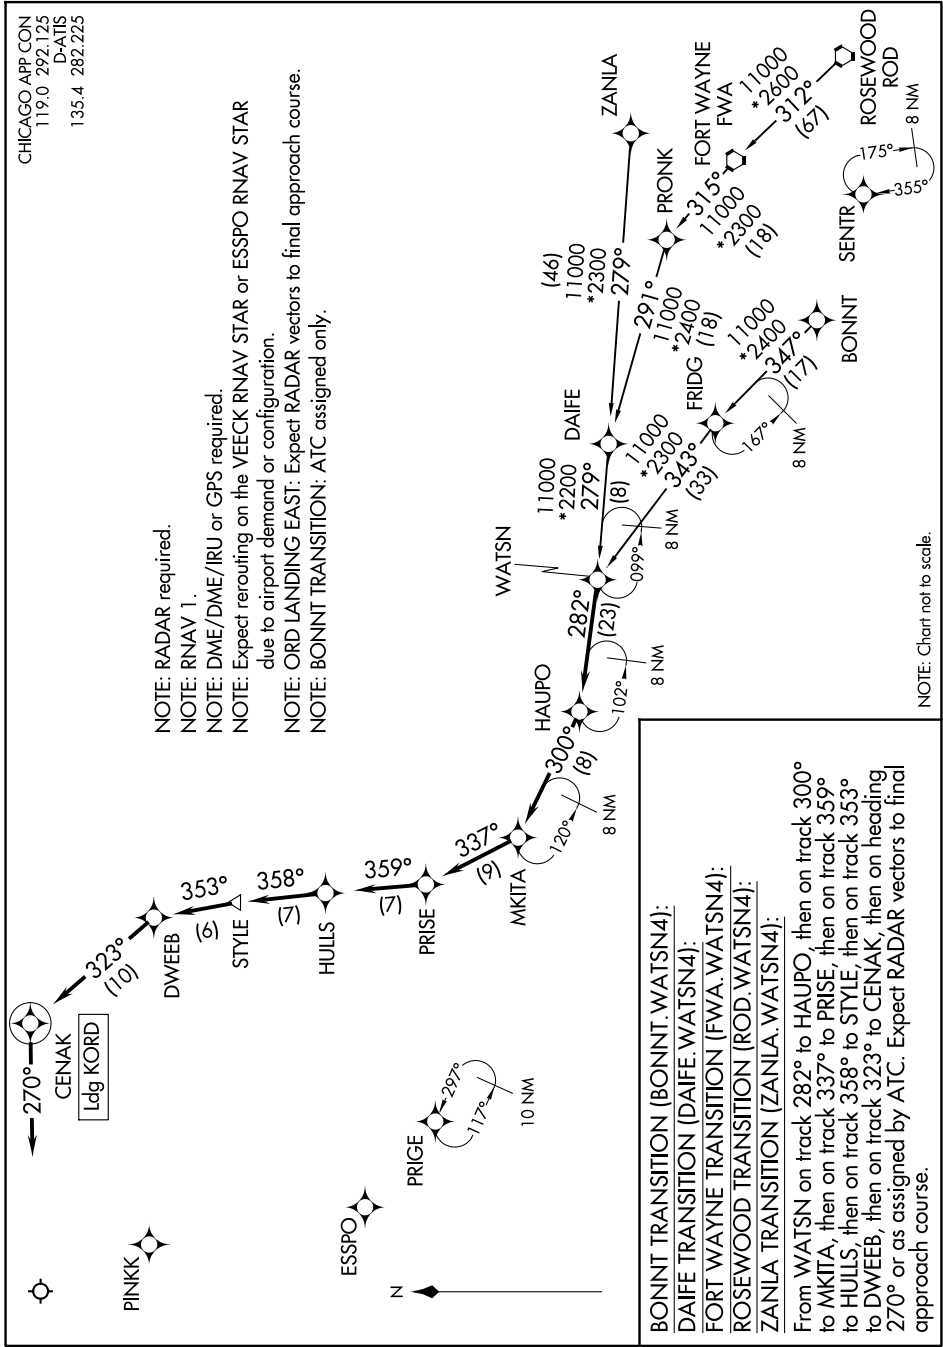

WATSN FOUR ARRIVAL (RNAV)

CHICAGO APP CON
119.0 292.125
D-ATIS
135.4 282.225

- NOTE: RADAR required.
- NOTE: RNAV 1.
- NOTE: DME/DME/IRU or GPS required.
- NOTE: Expect rerouting on the VEECK RNAV STAR or ESSPO RNAV STAR due to airport demand or configuration.
- NOTE: ORD LANDING EAST: Expect RADAR vectors to final approach course.
- NOTE: BONNT TRANSITION: ATC assigned only.

EC-3, 23 JAN 2025 to 20 FEB 2025

NOTE: Chart not to scale.

EC-3, 23 JAN 2025 to 20 FEB 2025

WATSN FOUR ARRIVAL (RNAV)