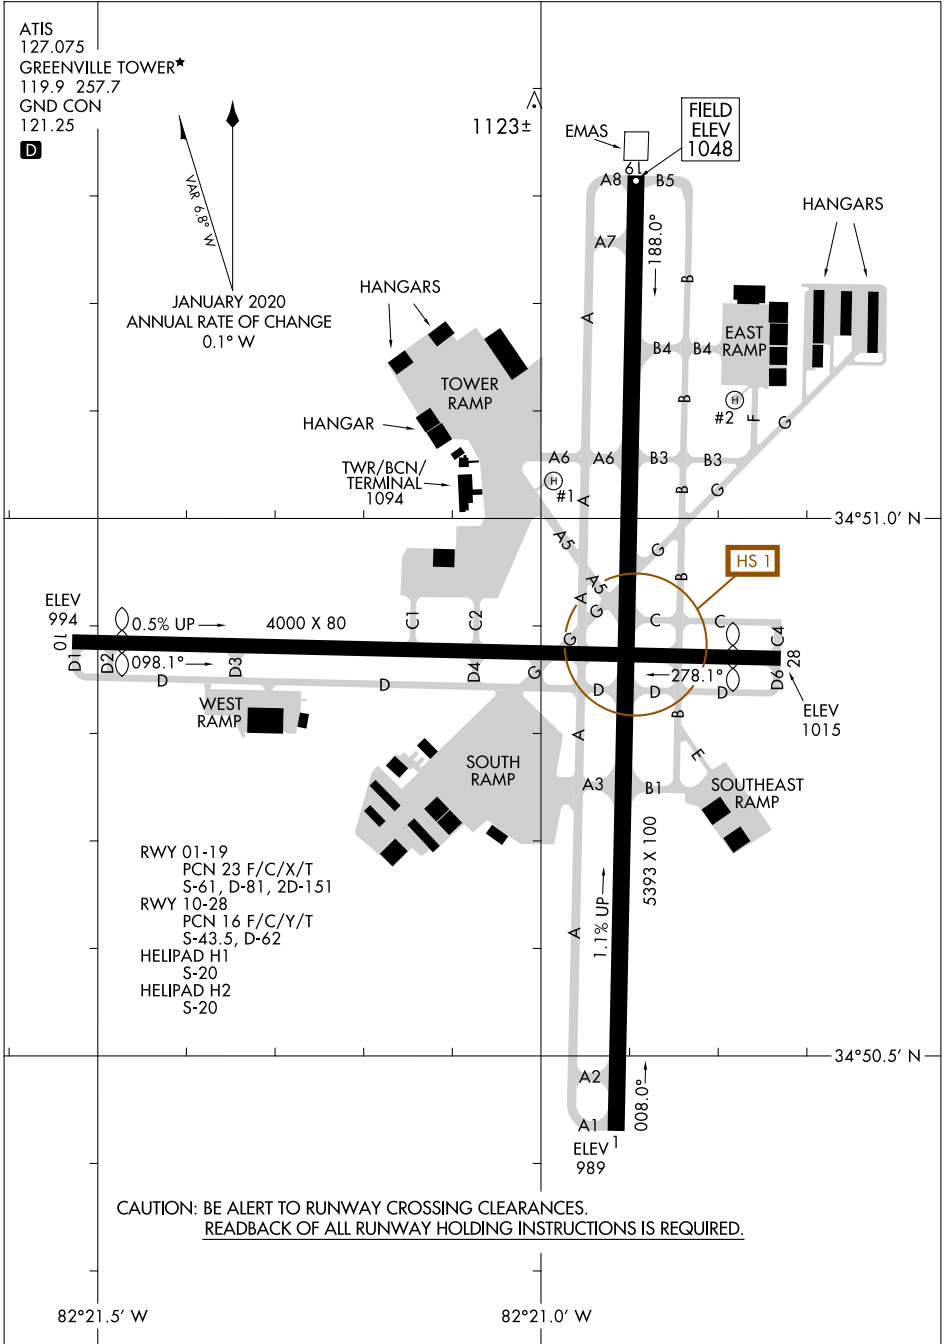

AIRPORT DIAGRAM

AL-180 (FAA)

GREENVILLE DOWNTOWN (GMU)
GREENVILLE, SOUTH CAROLINA

SE-2, 23 JAN 2025 to 20 FEB 2025

SE-2, 23 JAN 2025 to 20 FEB 2025

AIRPORT DIAGRAM

GREENVILLE, SOUTH CAROLINA
GREENVILLE DOWNTOWN (GMU)