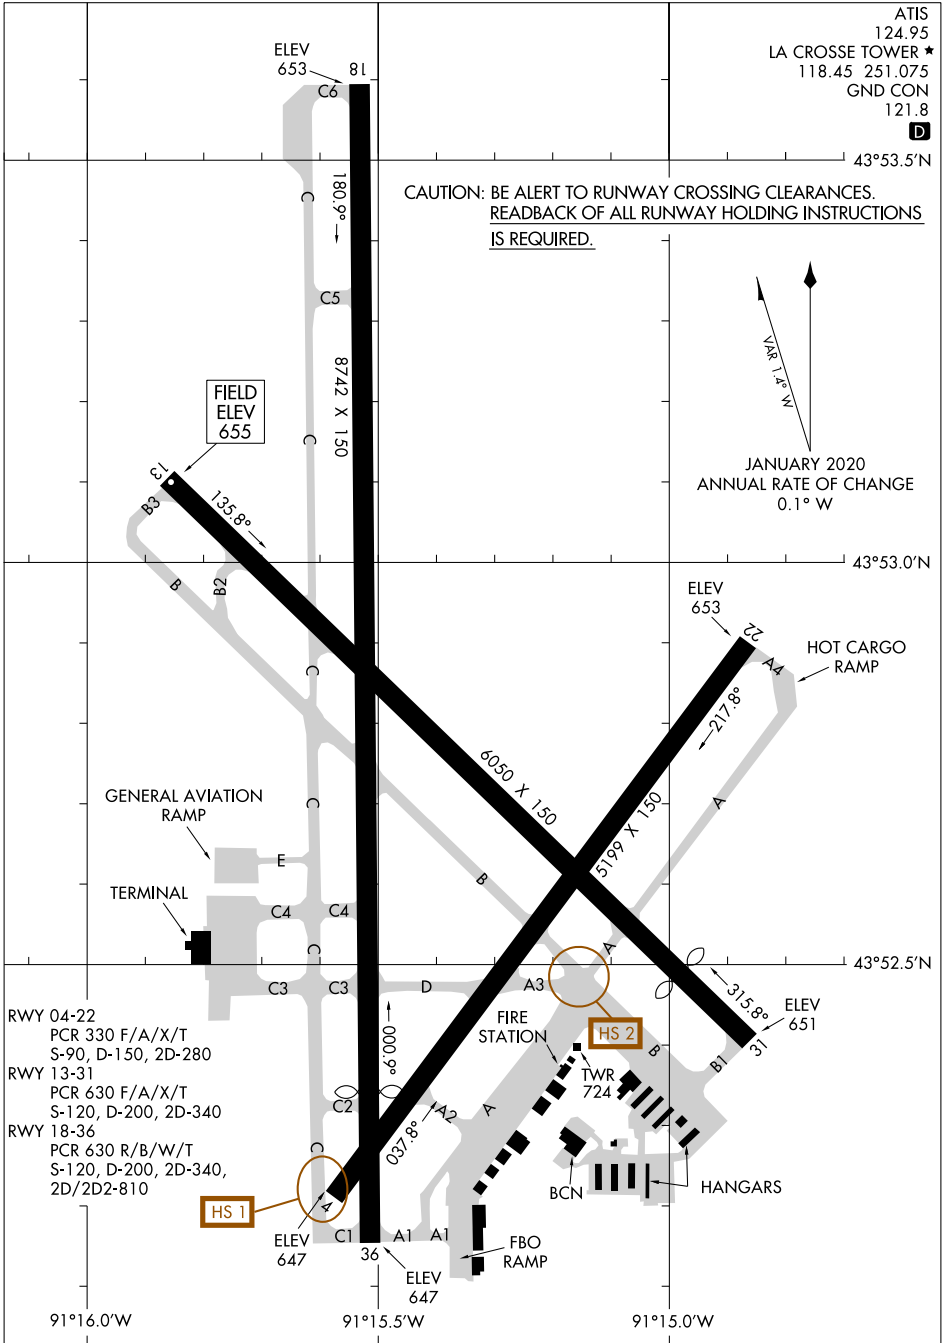

24361

AIRPORT DIAGRAM

AL-219 (FAA)

LA CROSSE RGNL (LSE)
LA CROSSE, WISCONSIN

ATIS
124.95
LA CROSSE TOWER ★
118.45 251.075
GND CON
121.8
D

CAUTION: BE ALERT TO RUNWAY CROSSING CLEARANCES.
READBACK OF ALL RUNWAY HOLDING INSTRUCTIONS
IS REQUIRED.

▲
MAG 1.0° W
JANUARY 2020
ANNUAL RATE OF CHANGE
0.1° W

EC-3, 23 JAN 2025 to 20 FEB 2025

EC-3, 23 JAN 2025 to 20 FEB 2025

AIRPORT DIAGRAM

24361

LA CROSSE, WISCONSIN
LA CROSSE RGNL (LSE)