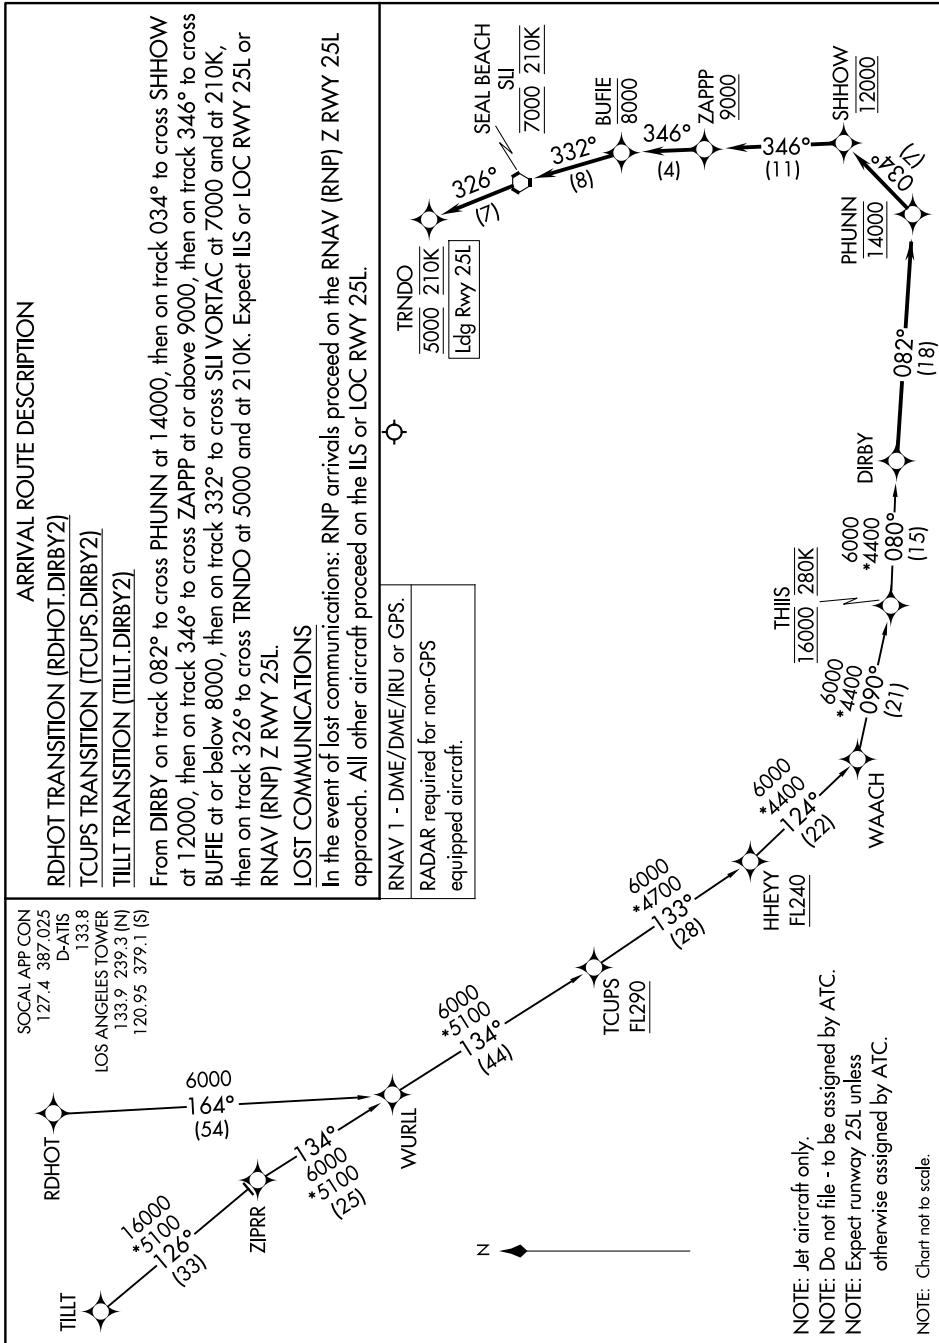

# DIRBY TWO ARRIVAL (RNAV)

AL-237 (FAA)

LOS ANGELES INTL (LAX)  
LOS ANGELES, CALIFORNIA

SW-3, 23 JAN 2025 to 20 FEB 2025

SW-3, 23 JAN 2025 to 20 FEB 2025

# DIRBY TWO ARRIVAL (RNAV)

LOS ANGELES, CALIFORNIA  
LOS ANGELES INTL (LAX)