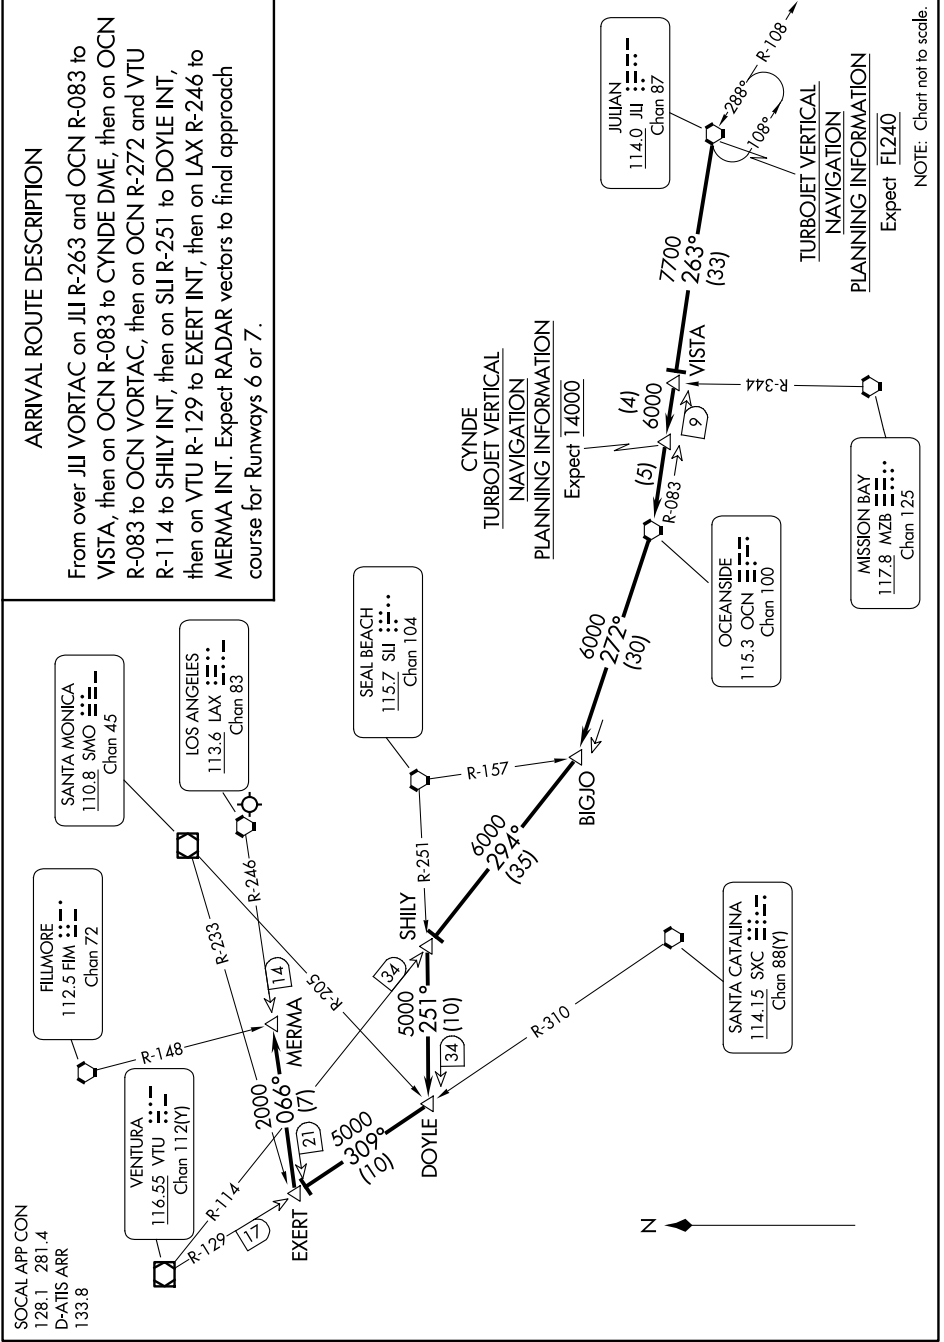

OCEAN THREE ARRIVAL

AL-237 (FAA)

LOS ANGELES INTL (LAX)
LOS ANGELES, CALIFORNIA

SW-3, 23 JAN 2025 to 20 FEB 2025

OCEAN THREE ARRIVAL

LOS ANGELES, CALIFORNIA
LOS ANGELES INTL (LAX)

SW-3, 23 JAN 2025 to 20 FEB 2025