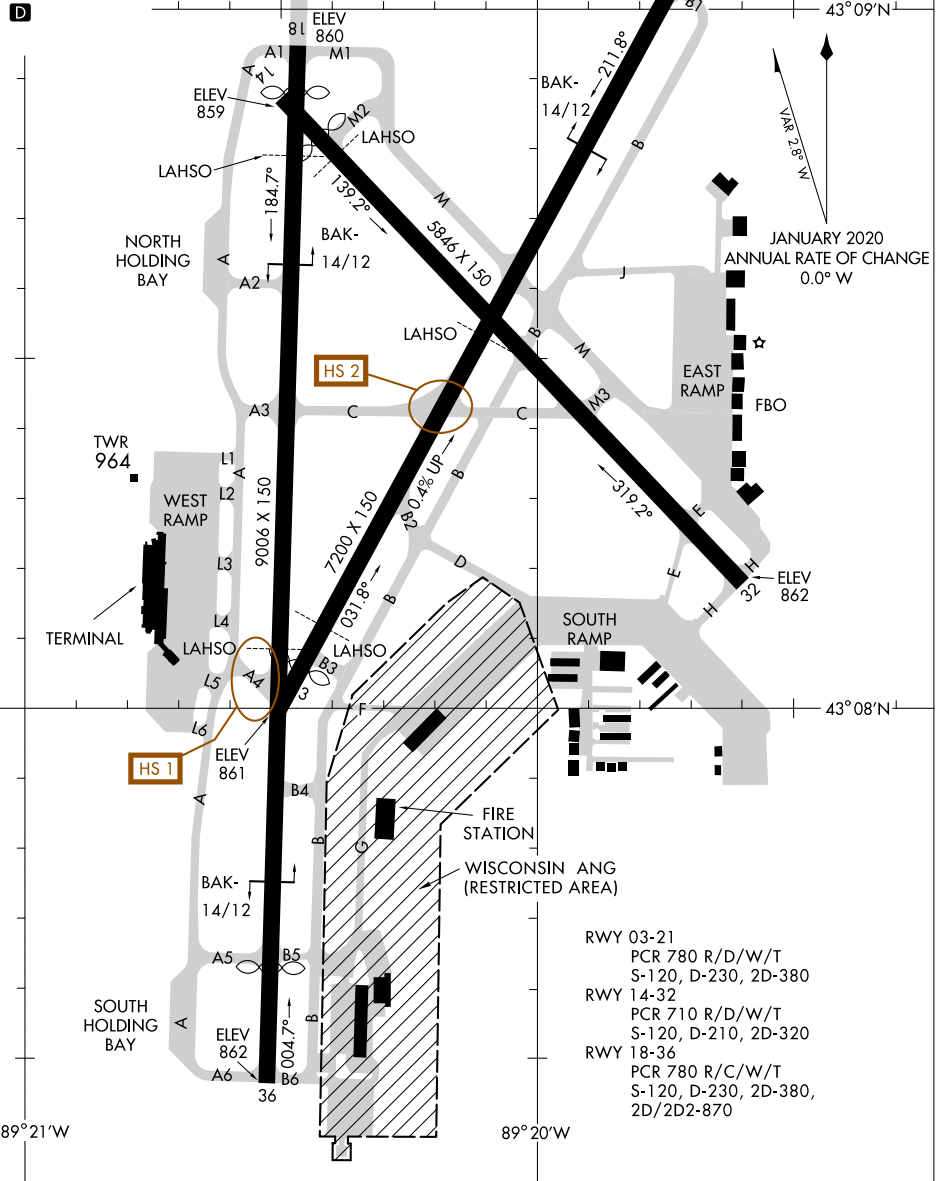

24361

AIRPORT DIAGRAM

DANE COUNTY RGNL/TRUAX FLD (MSN)

AL-245 (FAA)

MADISON, WISCONSIN

ATIS
 124.65 278.3
 MADISON TOWER*
 119.3 257.8
 GND CON
 121.9 348.6
 CLNC DEL
 121.625

CAUTION: BE ALERT TO RUNWAY CROSSING CLEARANCES.
 READBACK OF ALL RUNWAY HOLDING INSTRUCTIONS IS REQUIRED.

EC-3, 23 JAN 2025 to 20 FEB 2025

EC-3, 23 JAN 2025 to 20 FEB 2025

AIRPORT DIAGRAM

24361

DANE COUNTY RGNL/TRUAX FLD (MSN)

MADISON, WISCONSIN