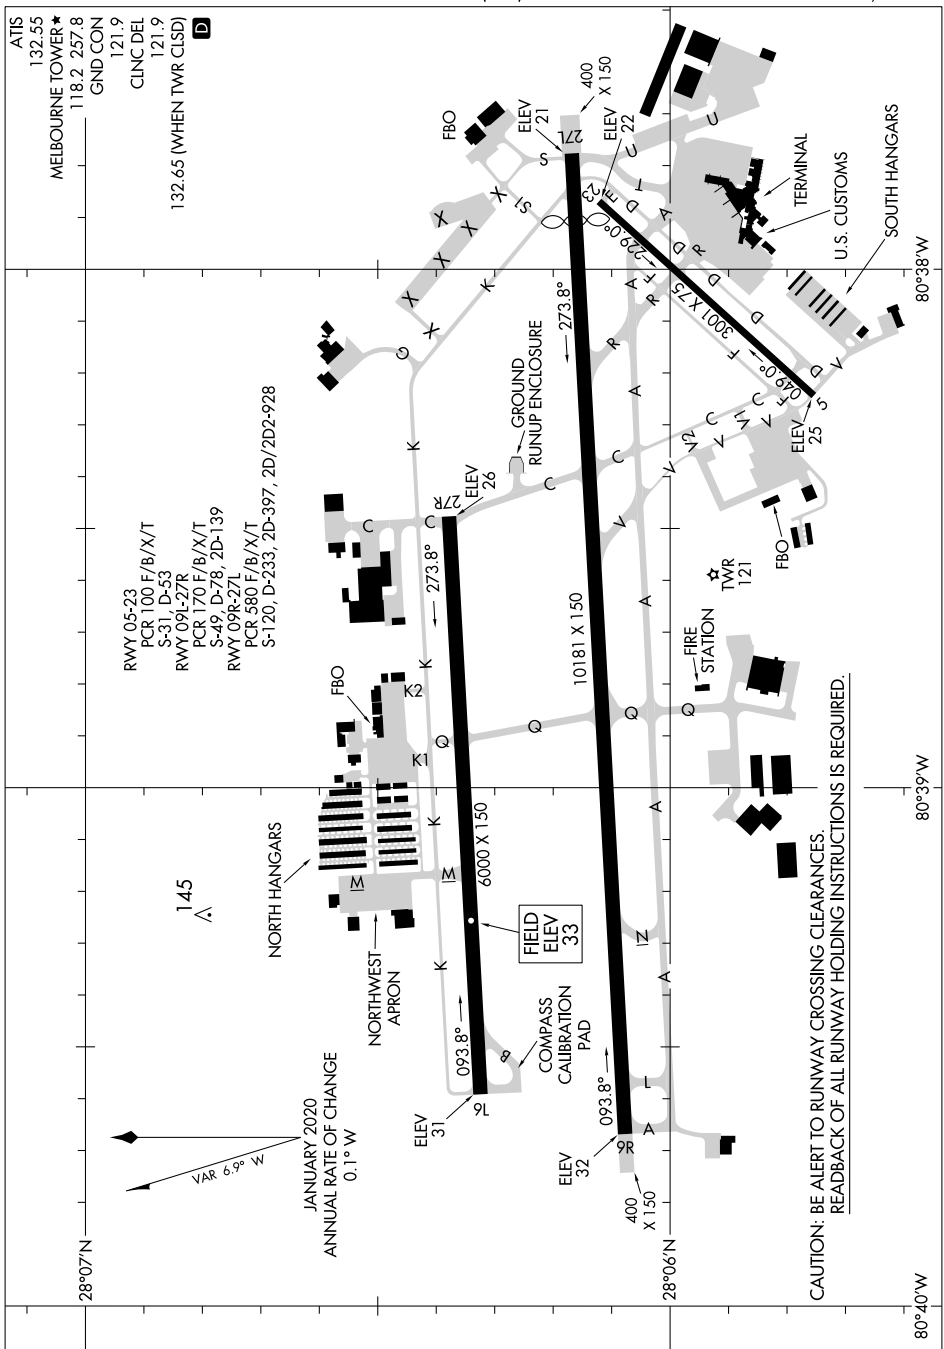

# AIRPORT DIAGRAM

AL-252 (FAA)

MELBOURNE ORLANDO INTL (MLB)  
MELBOURNE, FLORIDA

SE-3, 23 JAN 2025 to 20 FEB 2025

SE-3, 23 JAN 2025 to 20 FEB 2025