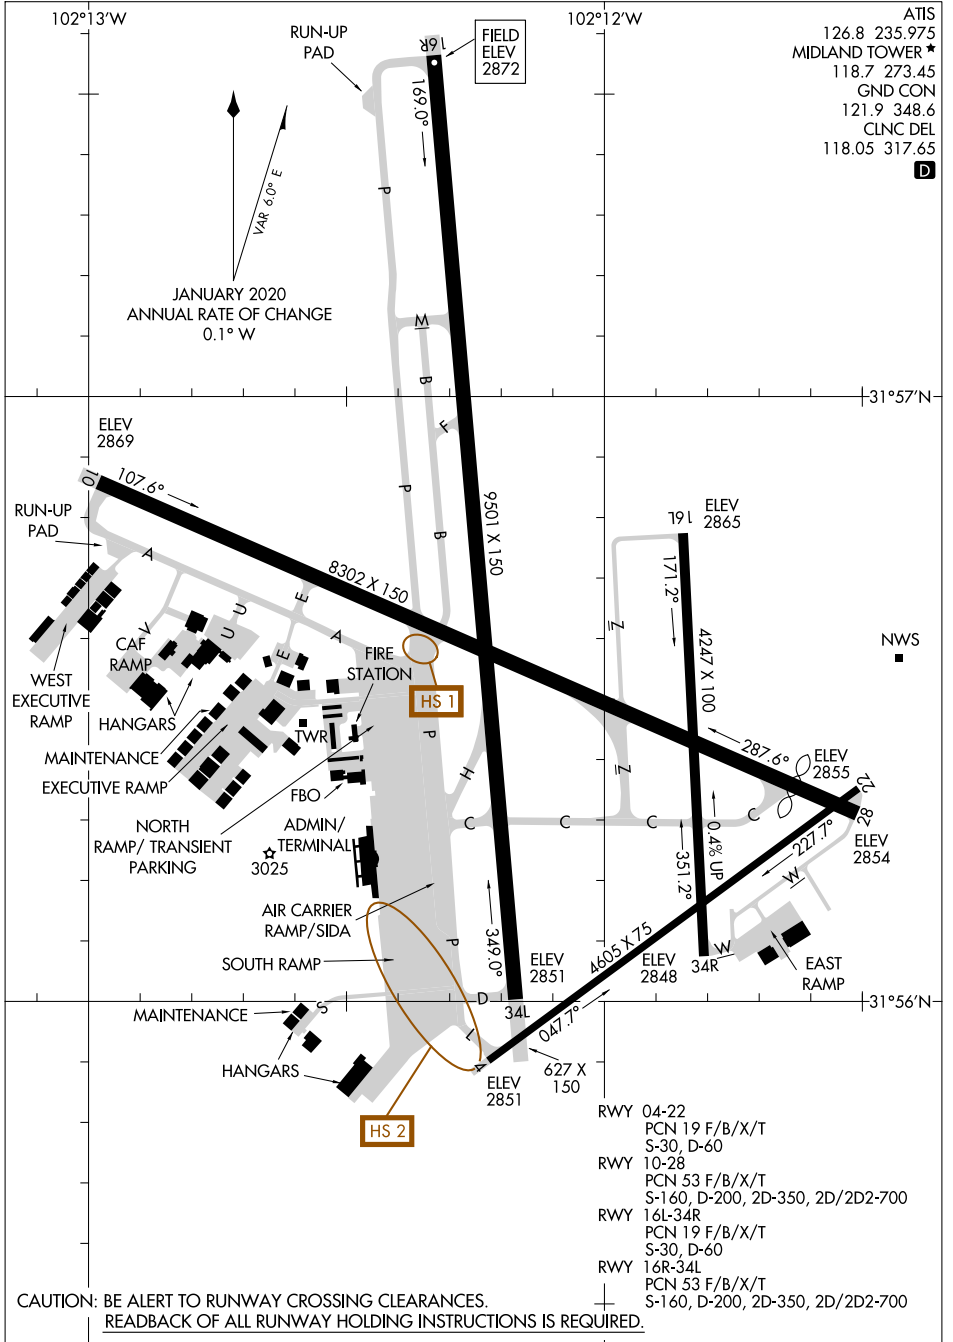

AIRPORT DIAGRAM

MIDLAND INTL AIR AND SPACE PORT (M.A.F.)

AL-258 (FAA)

MIDLAND, TEXAS

ATIS 126.8 235.975
 MIDLAND TOWER* 118.7 273.45
 GND CON 121.9 348.6
 CLNC DEL 118.05 317.65
D

SC-3, 23 JAN 2025 to 20 FEB 2025

SC-3, 23 JAN 2025 to 20 FEB 2025

AIRPORT DIAGRAM

MIDLAND INTL AIR AND SPACE PORT (M.A.F.)

MIDLAND, TEXAS