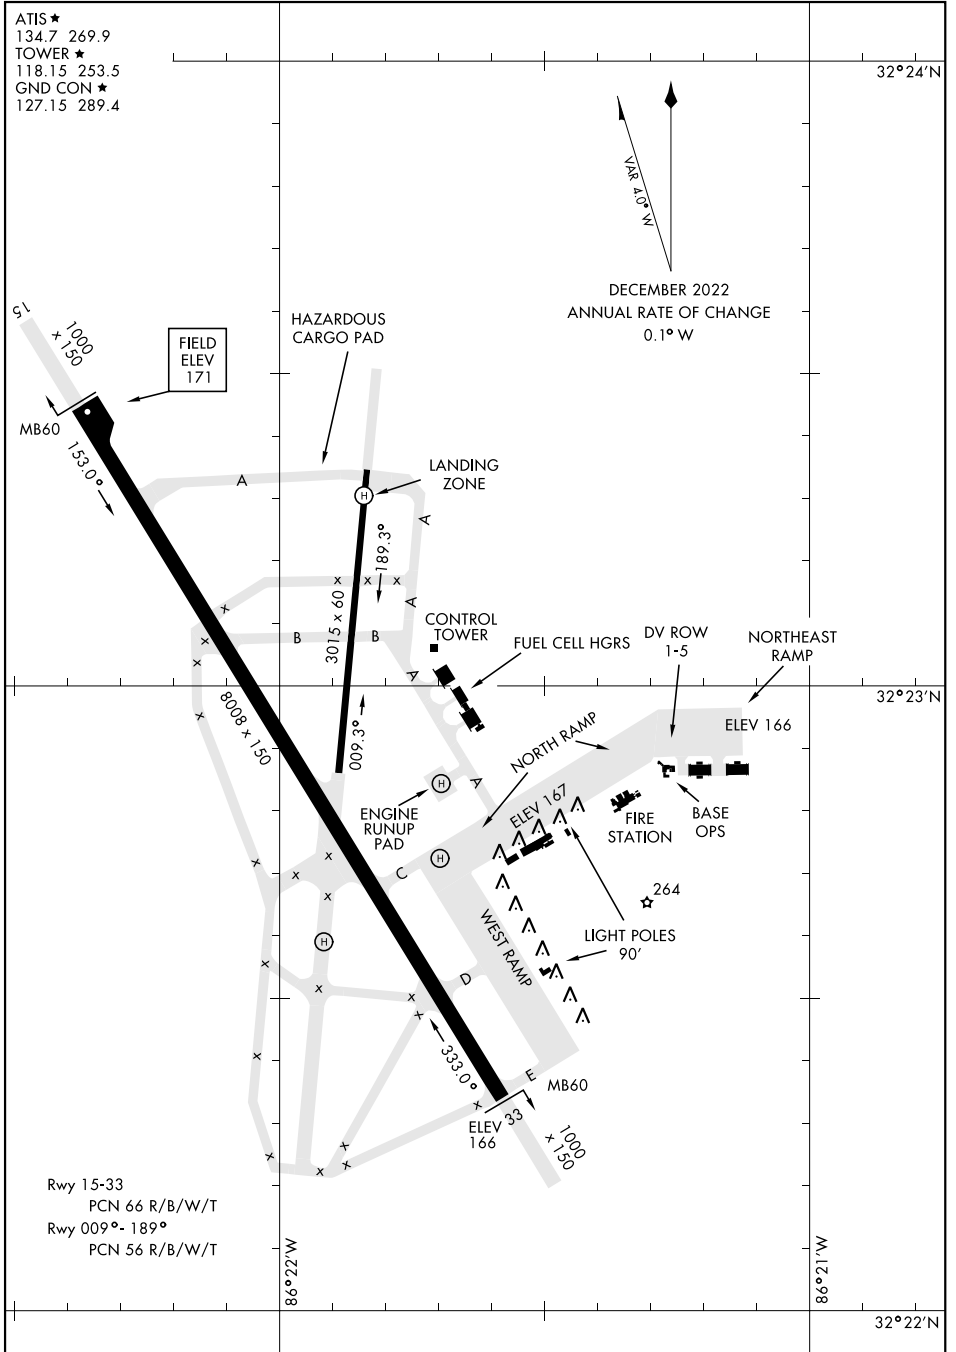

AIRPORT DIAGRAM

[USAF]

MAXWELL AFB (KMXF)

MONTGOMERY, ALABAMA

ATIS ★
 134.7 269.9
 TOWER ★
 118.15 253.5
 GND CON ★
 127.15 289.4

32°24'N

DECEMBER 2022
 ANNUAL RATE OF CHANGE
 0.1° W

SE-4, 23 JAN 2025 to 20 FEB 2025

SE-4, 23 JAN 2025 to 20 FEB 2025

Rwy 15-33
 PCN 66 R/B/W/T
 Rwy 009°- 189°
 PCN 56 R/B/W/T

AIRPORT DIAGRAM

MONTGOMERY, ALABAMA

MAXWELL AFB (KMXF)

32°22'N