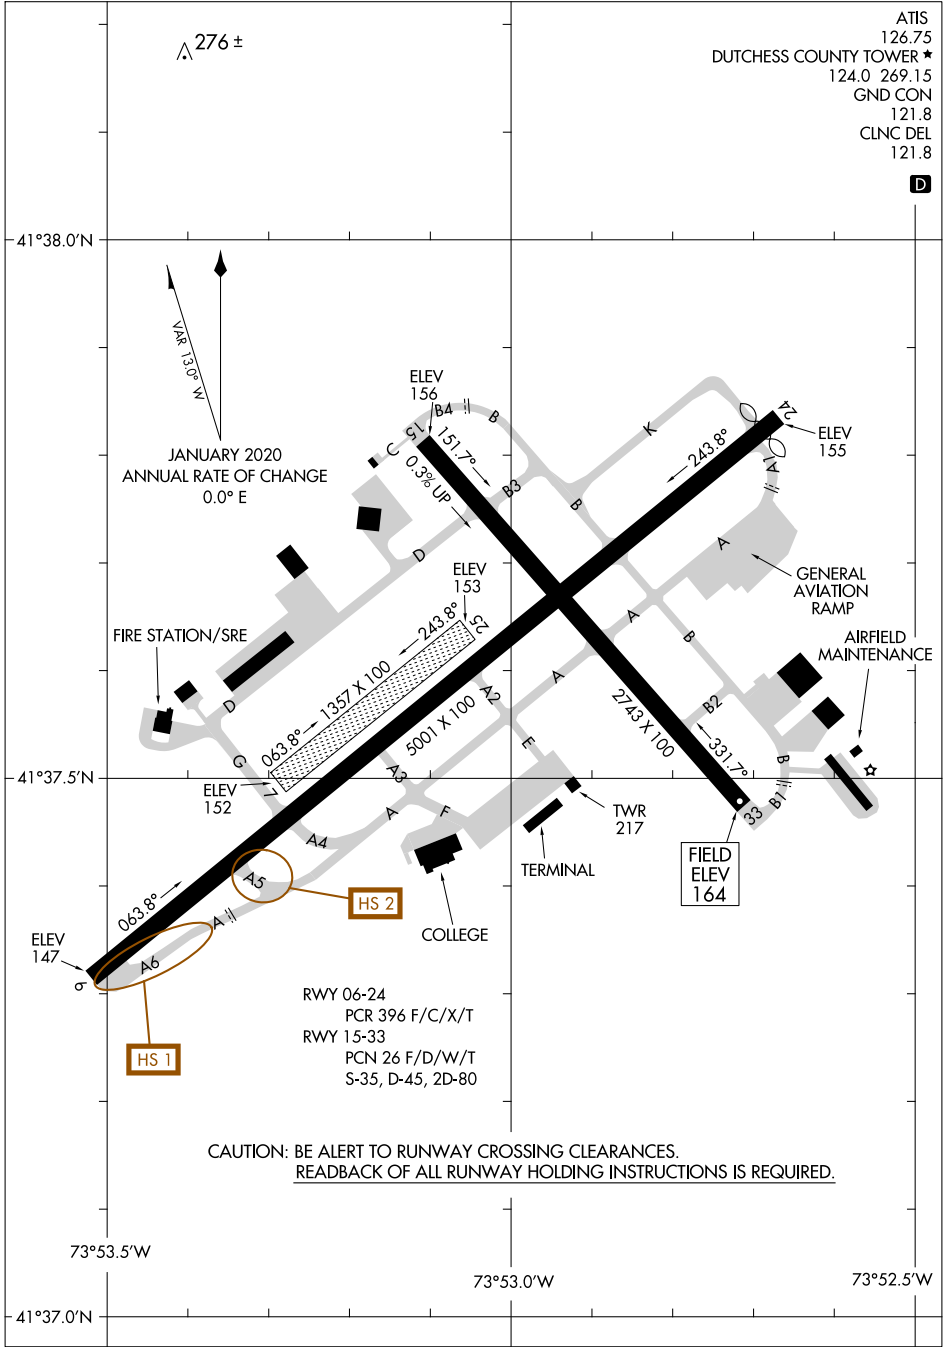

AIRPORT DIAGRAM

AL-286 (FAA)

HUDSON VALLEY RGNL (POU)
POUGHKEEPSIE, NEW YORK

ATIS 126.75
 DUTCHESS COUNTY TOWER ★ 124.0 269.15
 GND CON 121.8
 CLNC DEL 121.8

D

NE-2, 23 JAN 2025 to 20 FEB 2025

NE-2, 23 JAN 2025 to 20 FEB 2025

AIRPORT DIAGRAM

POUGHKEEPSIE, NEW YORK
HUDSON VALLEY RGNL (POU)