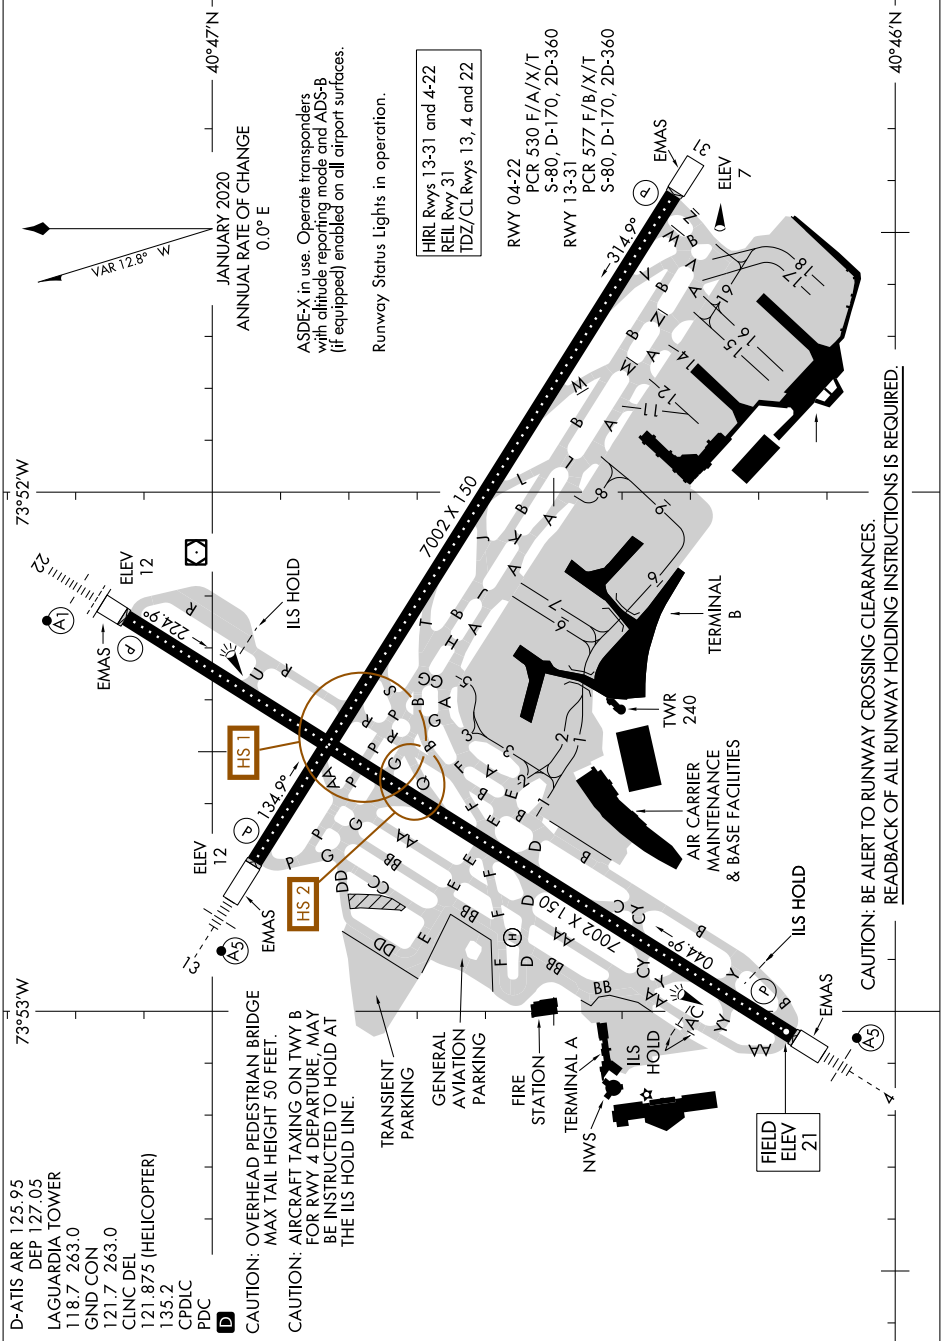

AIRPORT DIAGRAM

AL-289 (FAA)

LAGUARDIA (LGA)
NEW YORK, NEW YORK

NE-2, 23 JAN 2025 to 20 FEB 2025

NE-2, 23 JAN 2025 to 20 FEB 2025

AIRPORT DIAGRAM

NEW YORK, NEW YORK
LAGUARDIA (LGA)