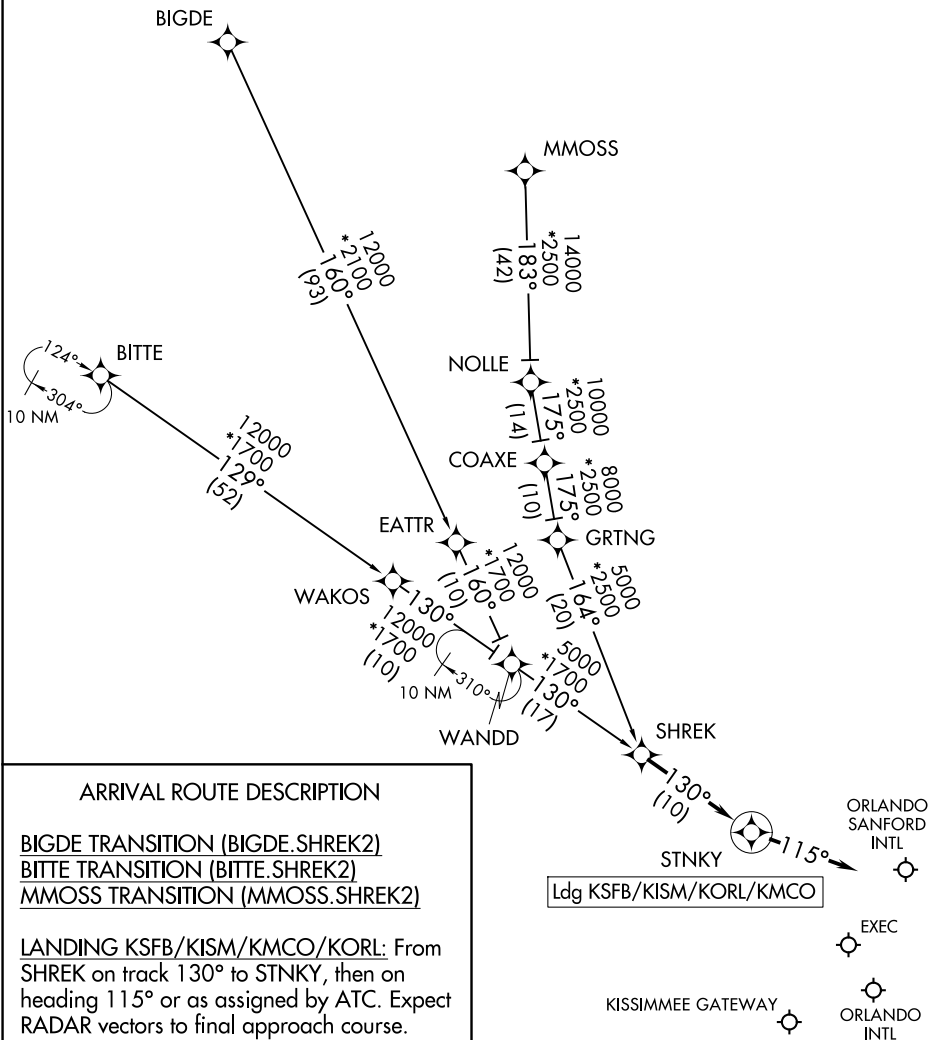

# SHREK TWO ARRIVAL (RNAV)

ORLANDO, FLORIDA

RNAV 1 - DME/DME/IRU or GPS.

RADAR required.

ORLANDO APP CON 134.05 339.8  
 JACKSONVILLE APP CON 128.675 263.05  
 ISM ATIS 128.775  
 ORL ATIS 127.25  
 SFB ATIS 125.975  
 MCO D-ATIS ARR 121.25

NOTE: Jets landing ISM and ORL, ATC assigned only.  
 NOTE: Turboprops and props only landing MCO.  
 NOTE: Landing all airports, expect RADAR vectors after STINKY.

SE-3, 23 JAN 2025 to 20 FEB 2025

SE-3, 23 JAN 2025 to 20 FEB 2025

# SHREK TWO ARRIVAL (RNAV)

(SHREK.SHREK2) 02DEC21

ORLANDO, FLORIDA