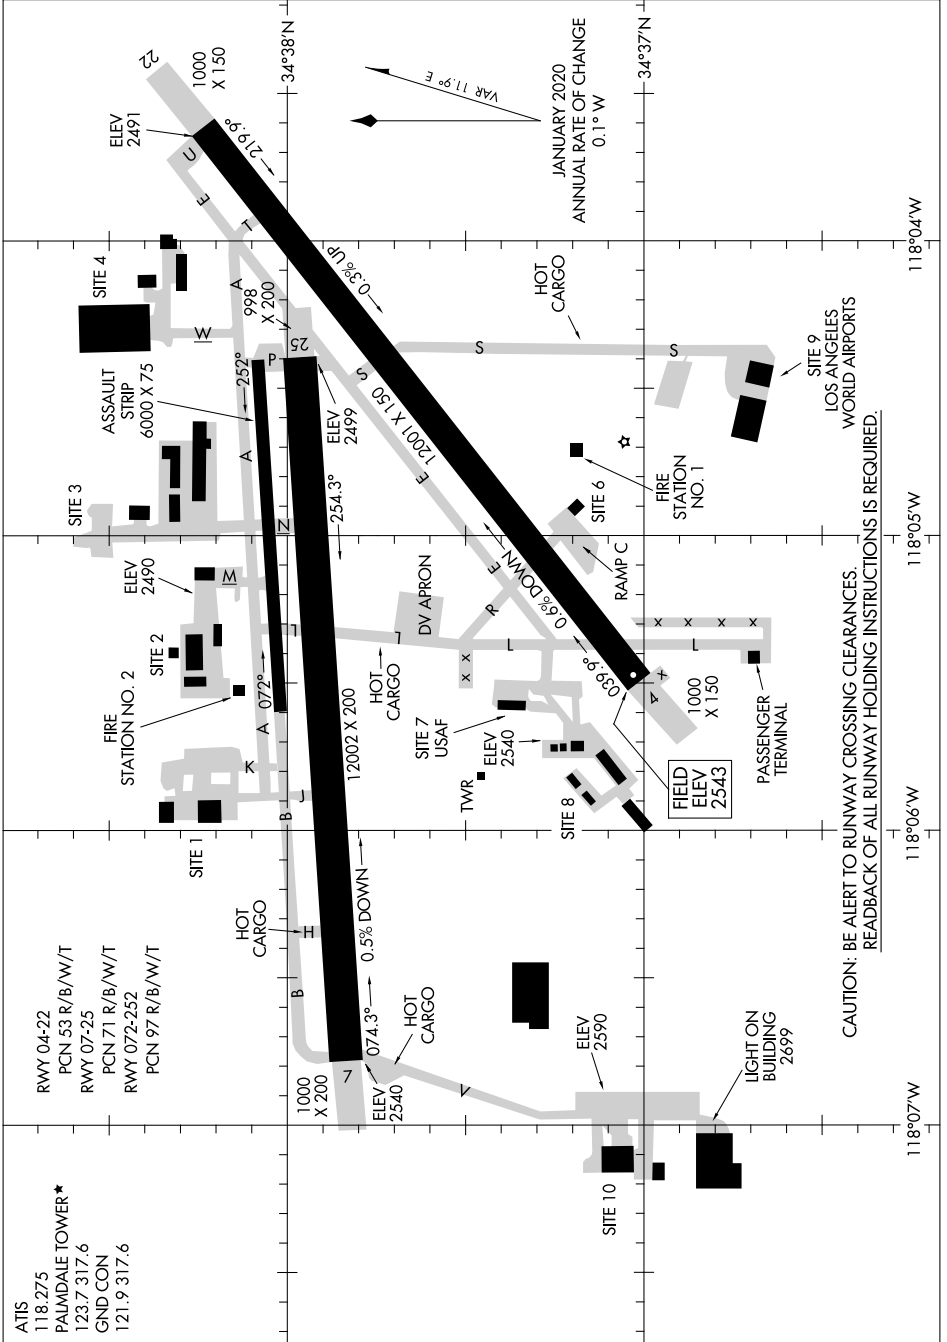

AIRPORT DIAGRAM

AL-310 (FAA)

PALMDALE USAF PLANT 42 (PMD)
PALMDALE, CALIFORNIA

SW-3, 23 JAN 2025 to 20 FEB 2025

SW-3, 23 JAN 2025 to 20 FEB 2025

CAUTION: BE ALERT TO RUNWAY CROSSING CLEARANCES.
READBACK OF ALL RUNWAY HOLDING INSTRUCTIONS IS REQUIRED.