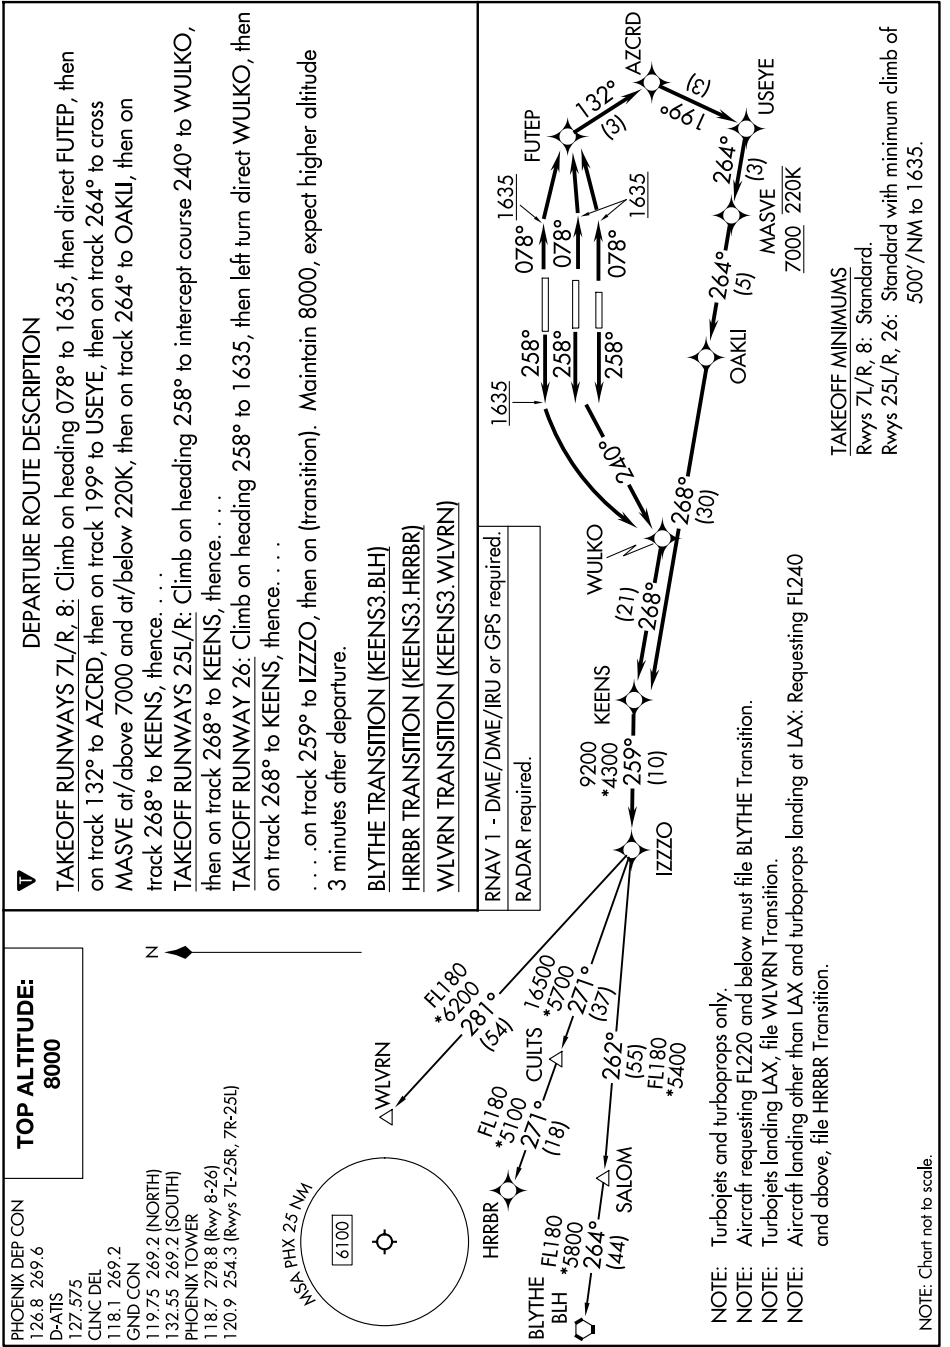

(KEENS3.KEENS) 24025

# KEENS THREE DEPARTURE (RNAV)

AL-322 (FAA)

PHOENIX SKY HARBOR INTL (PHX)  
PHOENIX, ARIZONA

# KEENS THREE DEPARTURE (RNAV)

(KEENS3.KEENS) 25JAN24

PHOENIX, ARIZONA

PHOENIX SKY HARBOR INTL (PHX)

NOTE: Chart not to scale.

**TAKEOFF MINIMUMS**

Rwys 7L/R, 8: Standard.

Rwys 25L/R, 26: Standard with minimum climb of 500'/NM to 1635.

- NOTE: Turbojets and turboprops only.
- NOTE: Aircraft requesting FL220 and below must file BLYTHE Transition.
- NOTE: Turbojets landing LAX, file WLVRN Transition.
- NOTE: Aircraft landing other than LAX and turboprops landing at LAX: Requesting FL240 and above, file HRRBR Transition.