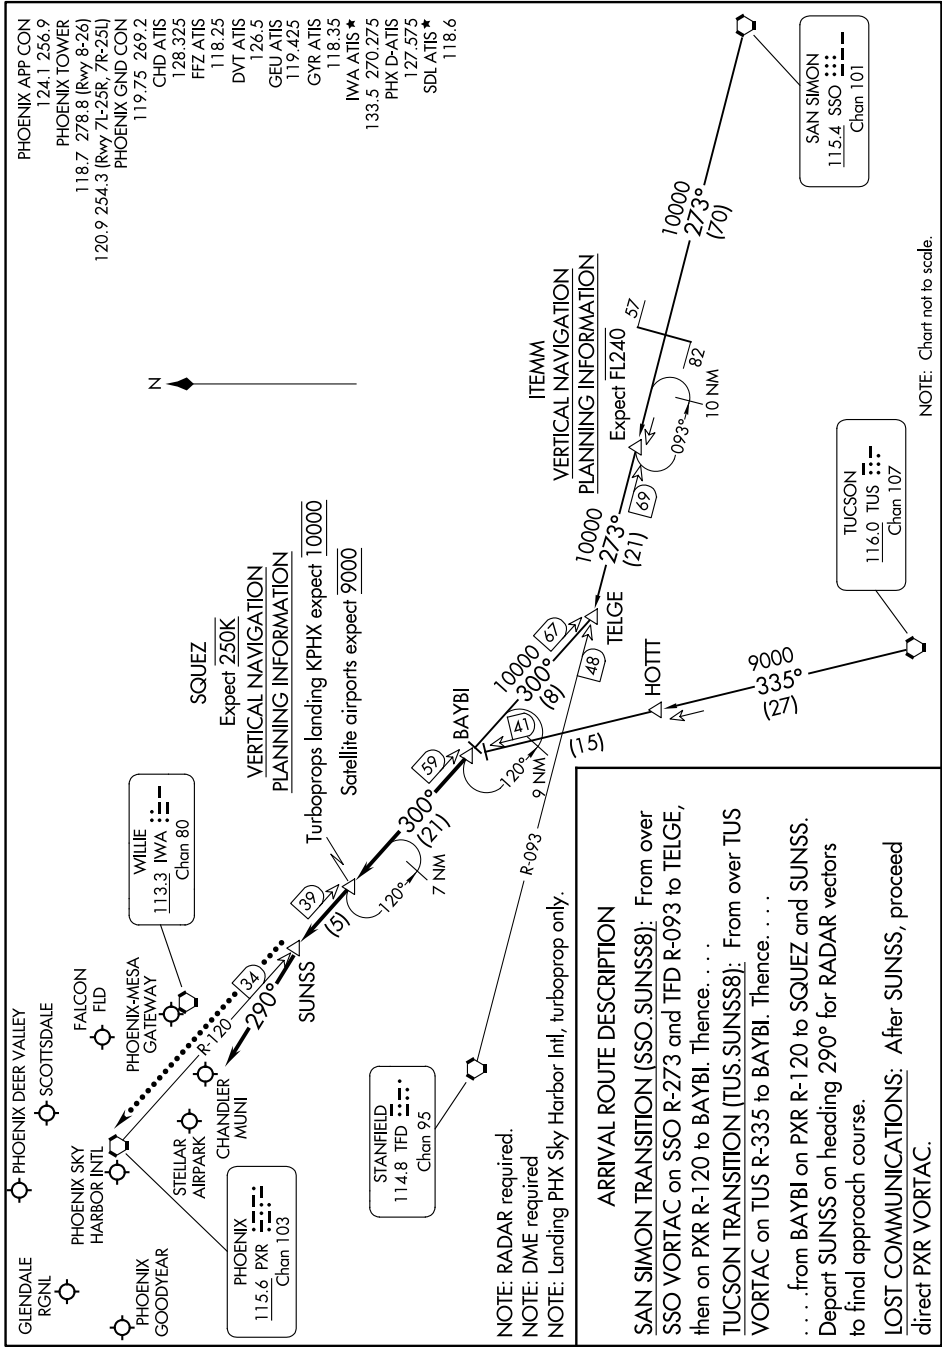

SUNSS EIGHT ARRIVAL

AL-322 (FAA)

PHOENIX, ARIZONA

SW-4, 23 JAN 2025 to 20 FEB 2025

NOTE: Chart not to scale.

SW-4, 23 JAN 2025 to 20 FEB 2025

SUNSS EIGHT ARRIVAL

PHOENIX, ARIZONA