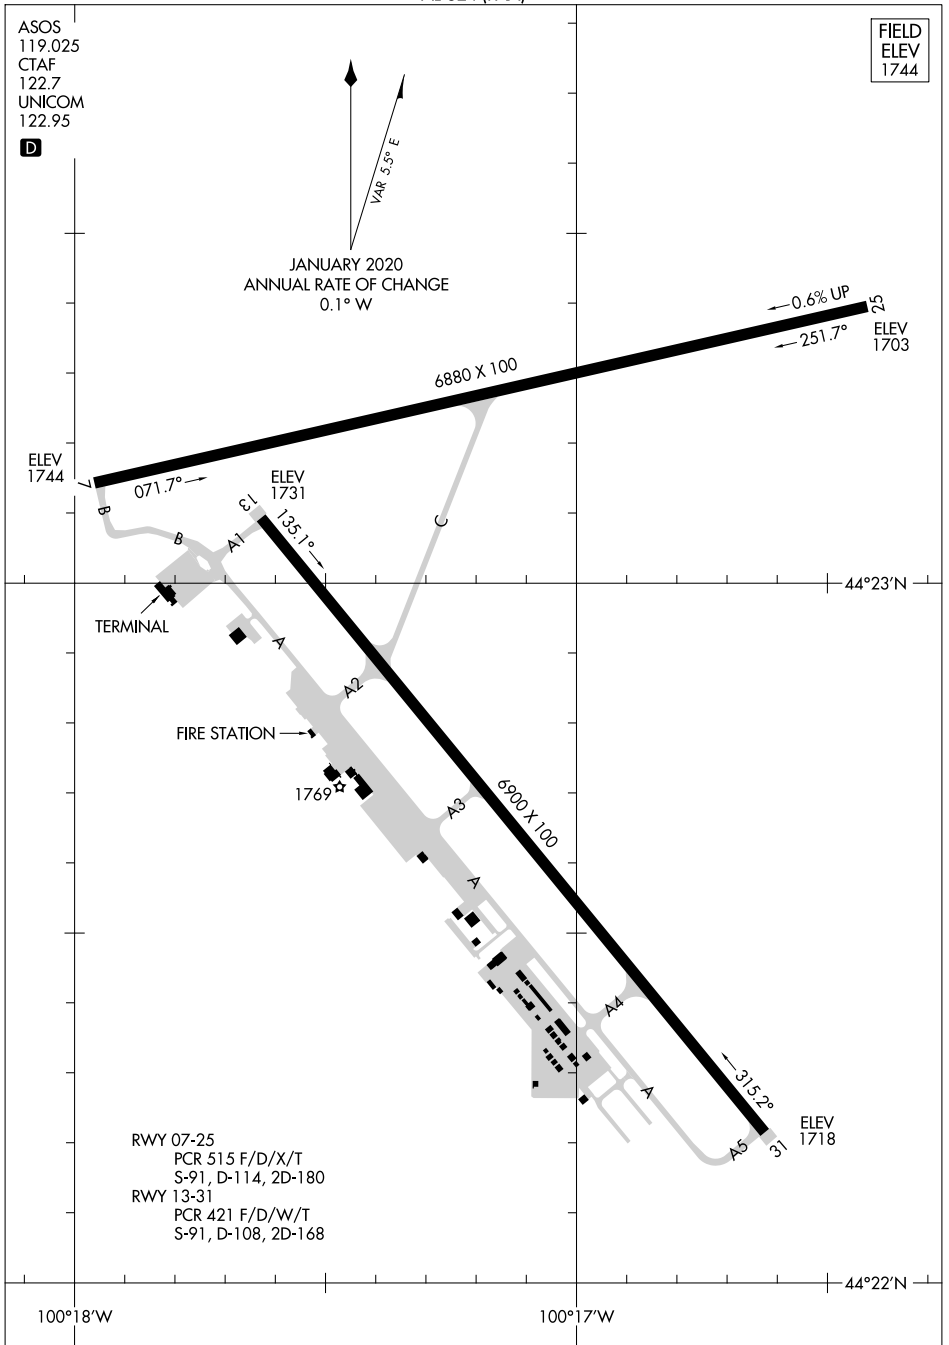

24305

AIRPORT DIAGRAM

AL-324 (FAA)

PIERRE RGNL (PIR)
PIERRE, SOUTH DAKOTA

ASOS
119.025
CTAF
122.7
UNICOM
122.95

D

FIELD
ELEV
1744

↑
↑
VAN 3.5° E
JANUARY 2020
ANNUAL RATE OF CHANGE
0.1° W

NC-1, 23 JAN 2025 to 20 FEB 2025

NC-1, 23 JAN 2025 to 20 FEB 2025

AIRPORT DIAGRAM

24305

PIERRE, SOUTH DAKOTA
PIERRE RGNL (PIR)