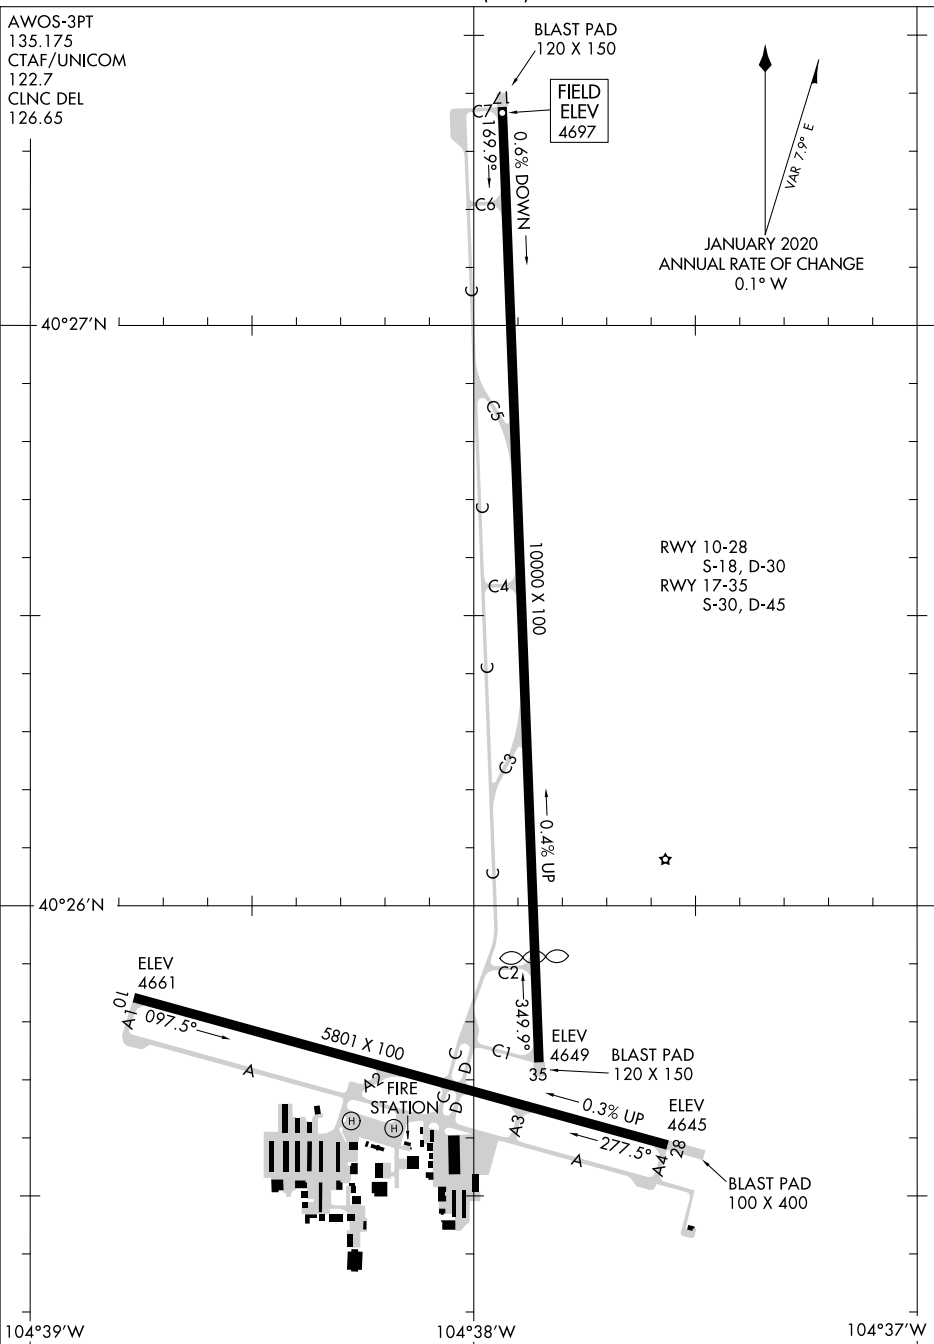

24305

AIRPORT DIAGRAM

AL-325 (FAA)

GREELEY-WELD COUNTY (GXY)
GREELEY, COLORADO

AWOS-3PT
135.175
CTAF/UNICOM
122.7
CLNC DEL
126.65

SW-1, 23 JAN 2025 to 20 FEB 2025

SW-1, 23 JAN 2025 to 20 FEB 2025

AIRPORT DIAGRAM

24305

GREELEY, COLORADO
GREELEY-WELD COUNTY (GXY)