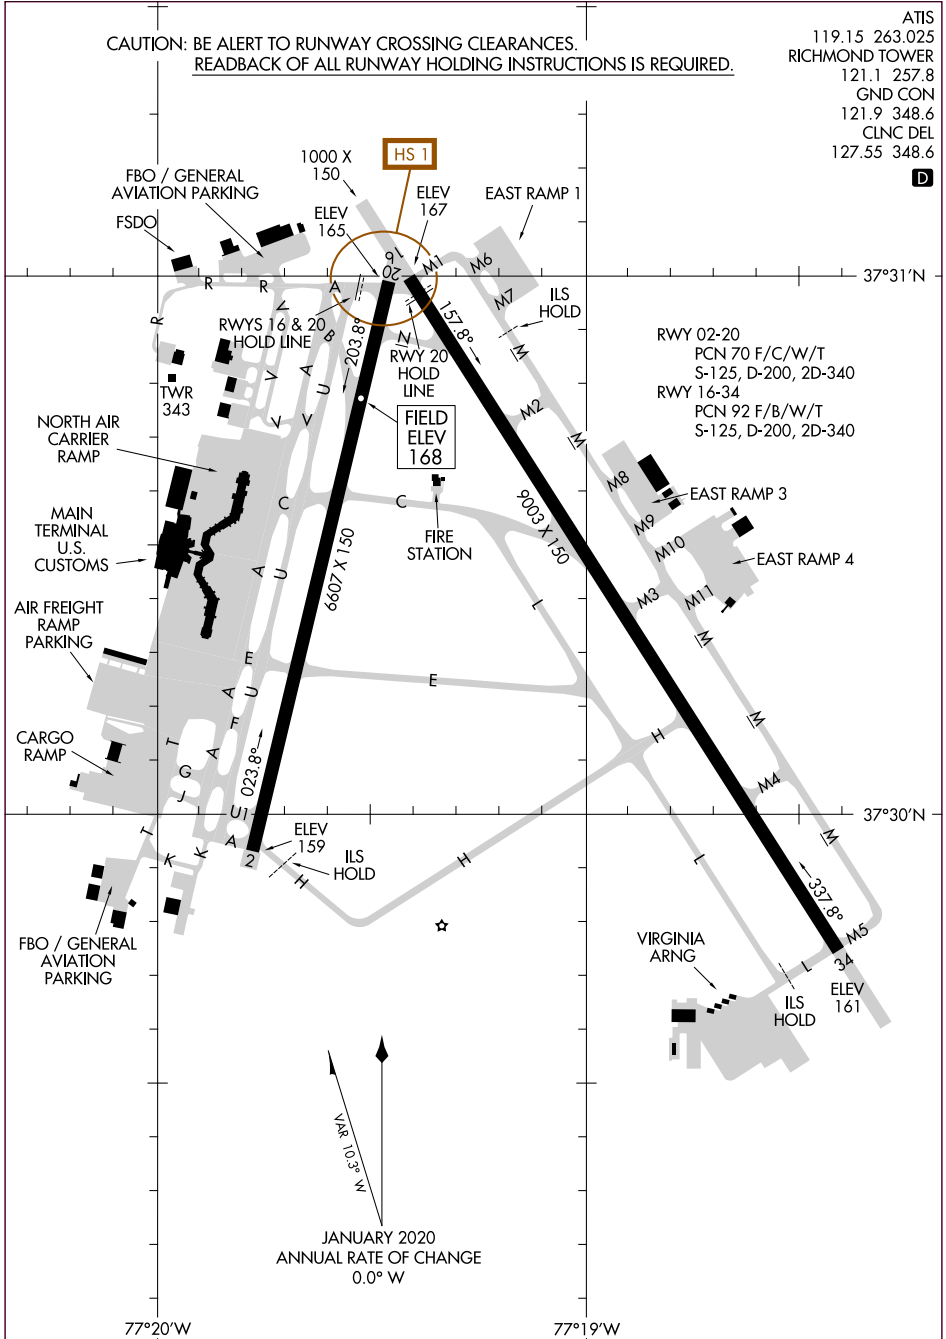

23222

AIRPORT DIAGRAM

AL-347 (FAA)

RICHMOND INTL (RIC)
RICHMOND, VIRGINIA

**CAUTION: BE ALERT TO RUNWAY CROSSING CLEARANCES.
READBACK OF ALL RUNWAY HOLDING INSTRUCTIONS IS REQUIRED.**

ATIS
 119.15 263.025
 RICHMOND TOWER
 121.1 257.8
 GND CON
 121.9 348.6
 CLNC DEL
 127.55 348.6

NE-3, 23 JAN 2025 to 20 FEB 2025

NE-3, 23 JAN 2025 to 20 FEB 2025

JANUARY 2020
 ANNUAL RATE OF CHANGE
 0.0° W

AIRPORT DIAGRAM
23222

RICHMOND, VIRGINIA
RICHMOND INTL (RIC)