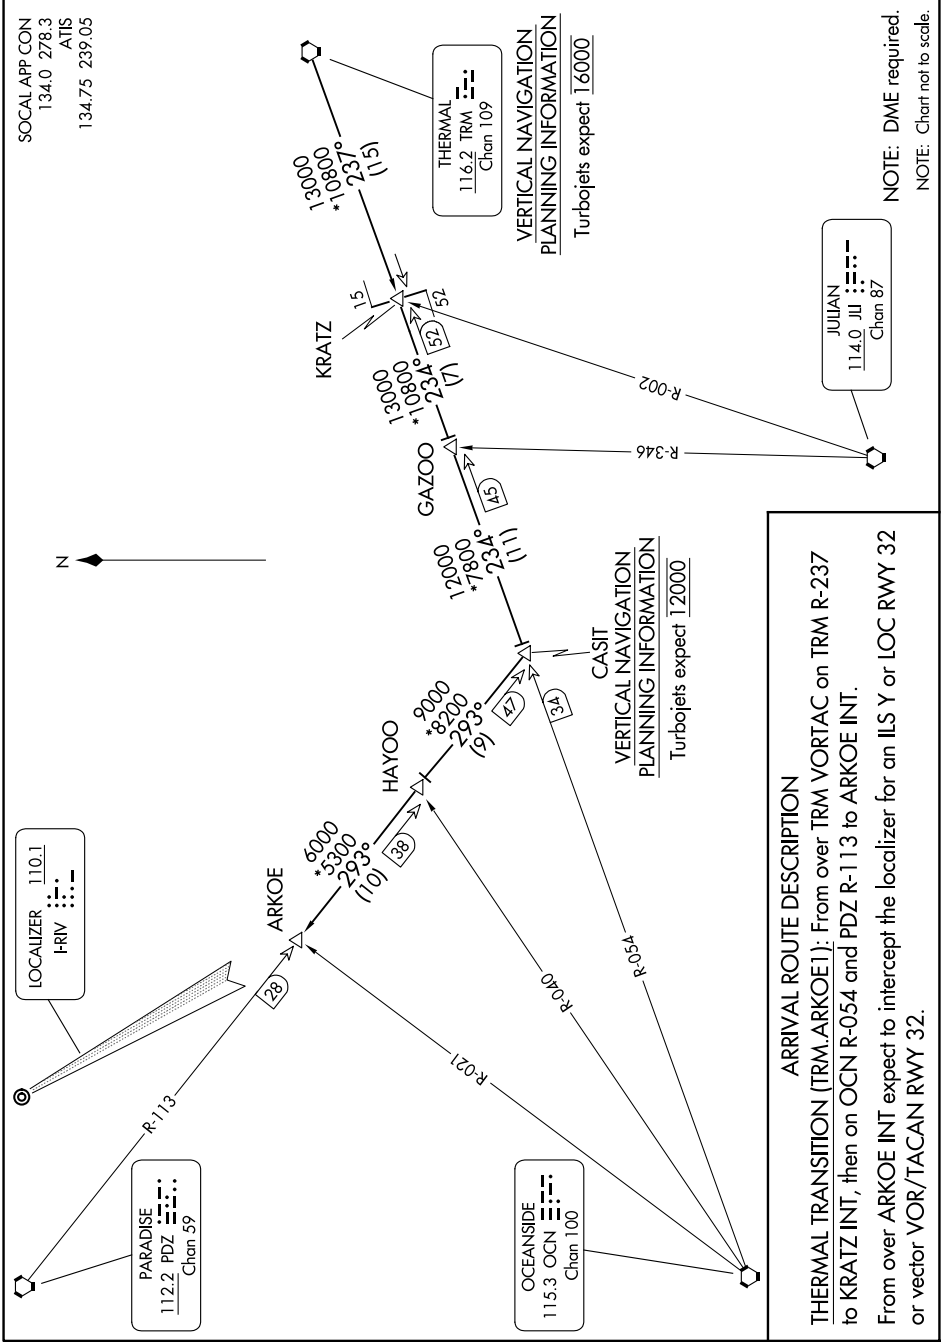

ARKOE ONE ARRIVAL

AL-348 (FAA)

MARCH ARB (KRIV)
RIVERSIDE, CALIFORNIA

SW-3, 23 JAN 2025 to 20 FEB 2025

ARKOE ONE ARRIVAL

RIVERSIDE, CALIFORNIA
MARCH ARB (KRIV)

SW-3, 23 JAN 2025 to 20 FEB 2025