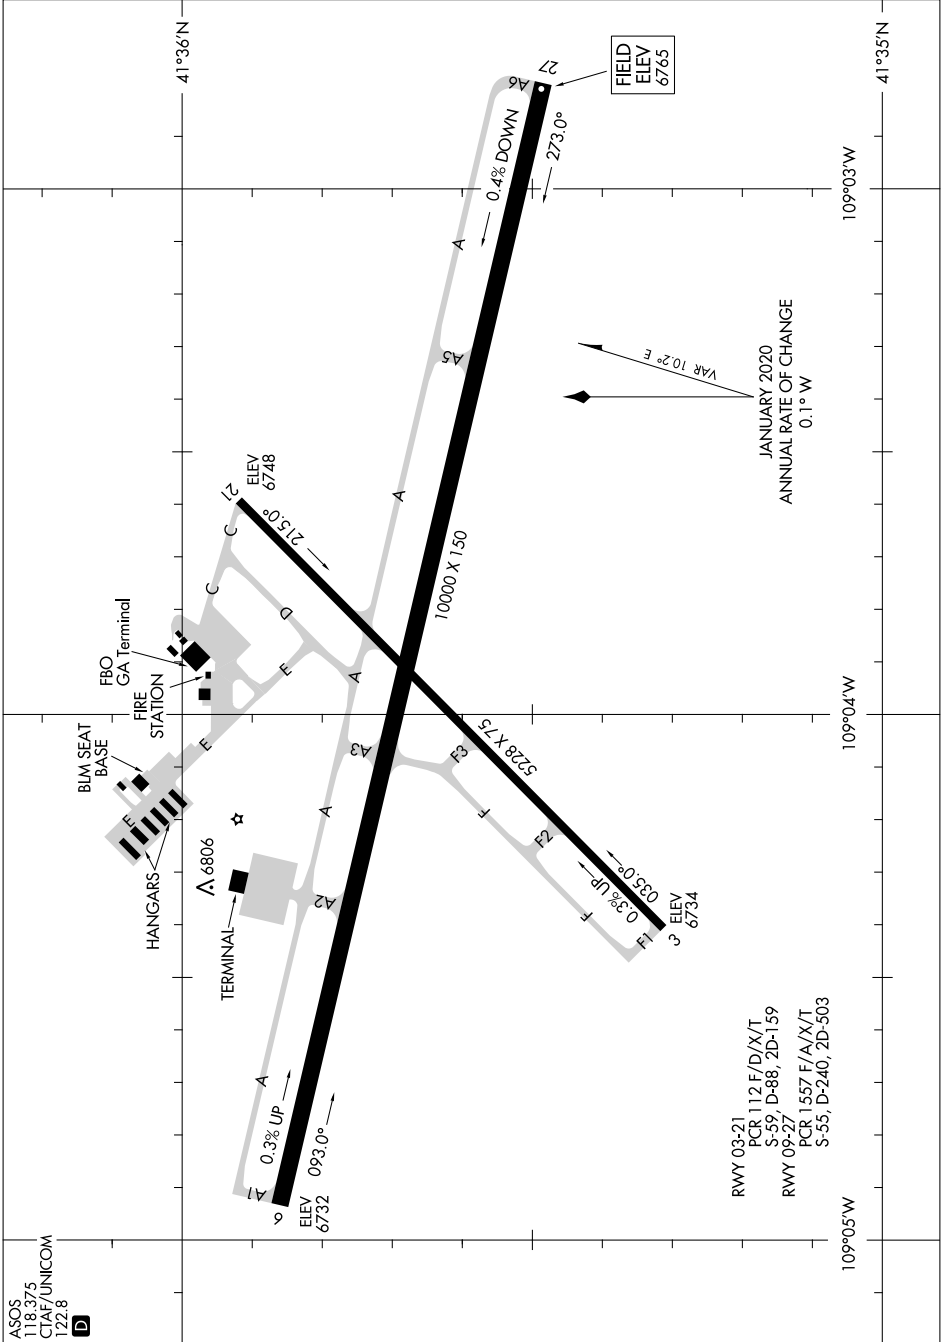

# AIRPORT DIAGRAM

AL-353 (FAA)

SOUTHWEST WYOMING RGNL (R.K.S)  
ROCK SPRINGS, WYOMING

NW-1, 23 JAN 2025 to 20 FEB 2025

NW-1, 23 JAN 2025 to 20 FEB 2025