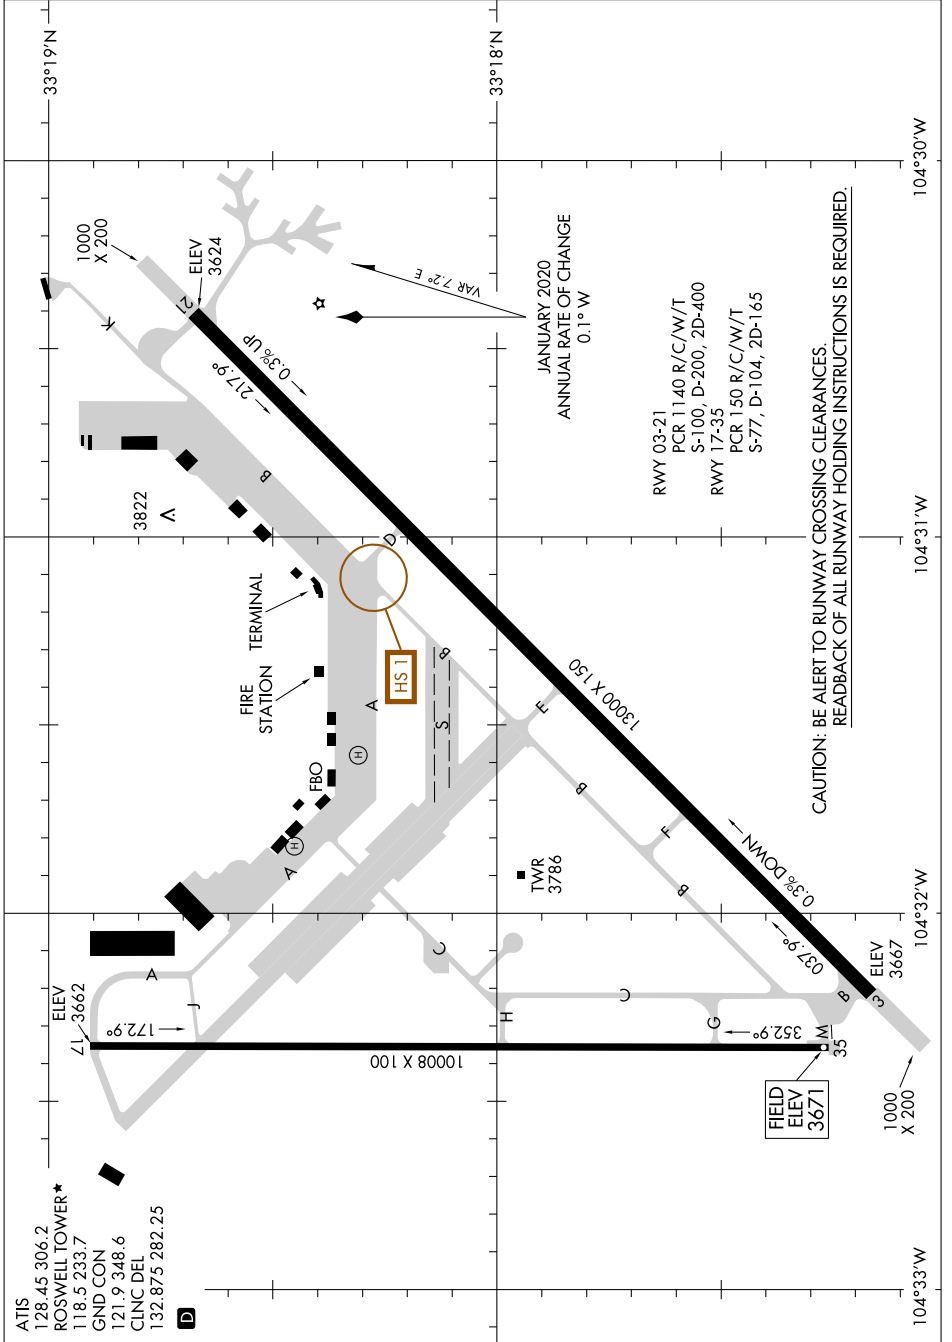

# AIRPORT DIAGRAM

ROSWELL AIR CENTER (ROW)  
ROSWELL, NEW MEXICO

AL-354 (FAA)

SW-1, 23 JAN 2025 to 20 FEB 2025

CAUTION: BE ALERT TO RUNWAY CROSSING CLEARANCES.  
READBACK OF ALL RUNWAY HOLDING INSTRUCTIONS IS REQUIRED.

SW-1, 23 JAN 2025 to 20 FEB 2025

# AIRPORT DIAGRAM

ROSWELL, NEW MEXICO  
ROSWELL AIR CENTER (ROW)