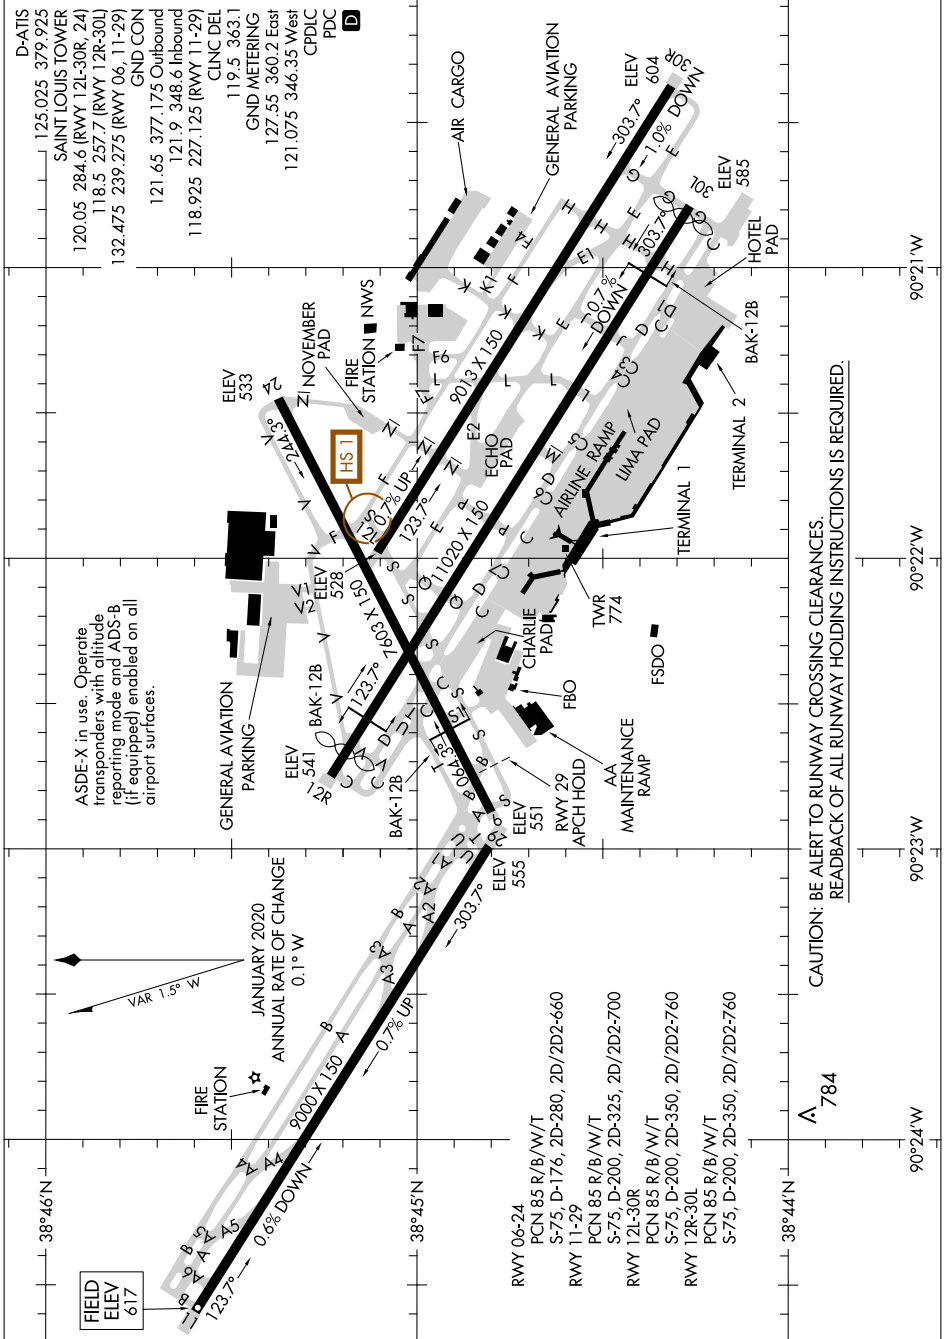

AIRPORT DIAGRAM

ST LOUIS LAMBERT INTL (STL)

ST LOUIS, MISSOURI

AL-360 (FAA)

NC-3, 23 JAN 2025 to 20 FEB 2025

NC-3, 23 JAN 2025 to 20 FEB 2025

CAUTION: BE ALERT TO RUNWAY CROSSING CLEARANCES.
READBACK OF ALL RUNWAY HOLDING INSTRUCTIONS IS REQUIRED.

A 784

AIRPORT DIAGRAM

ST LOUIS, MISSOURI
ST LOUIS LAMBERT INTL (STL)