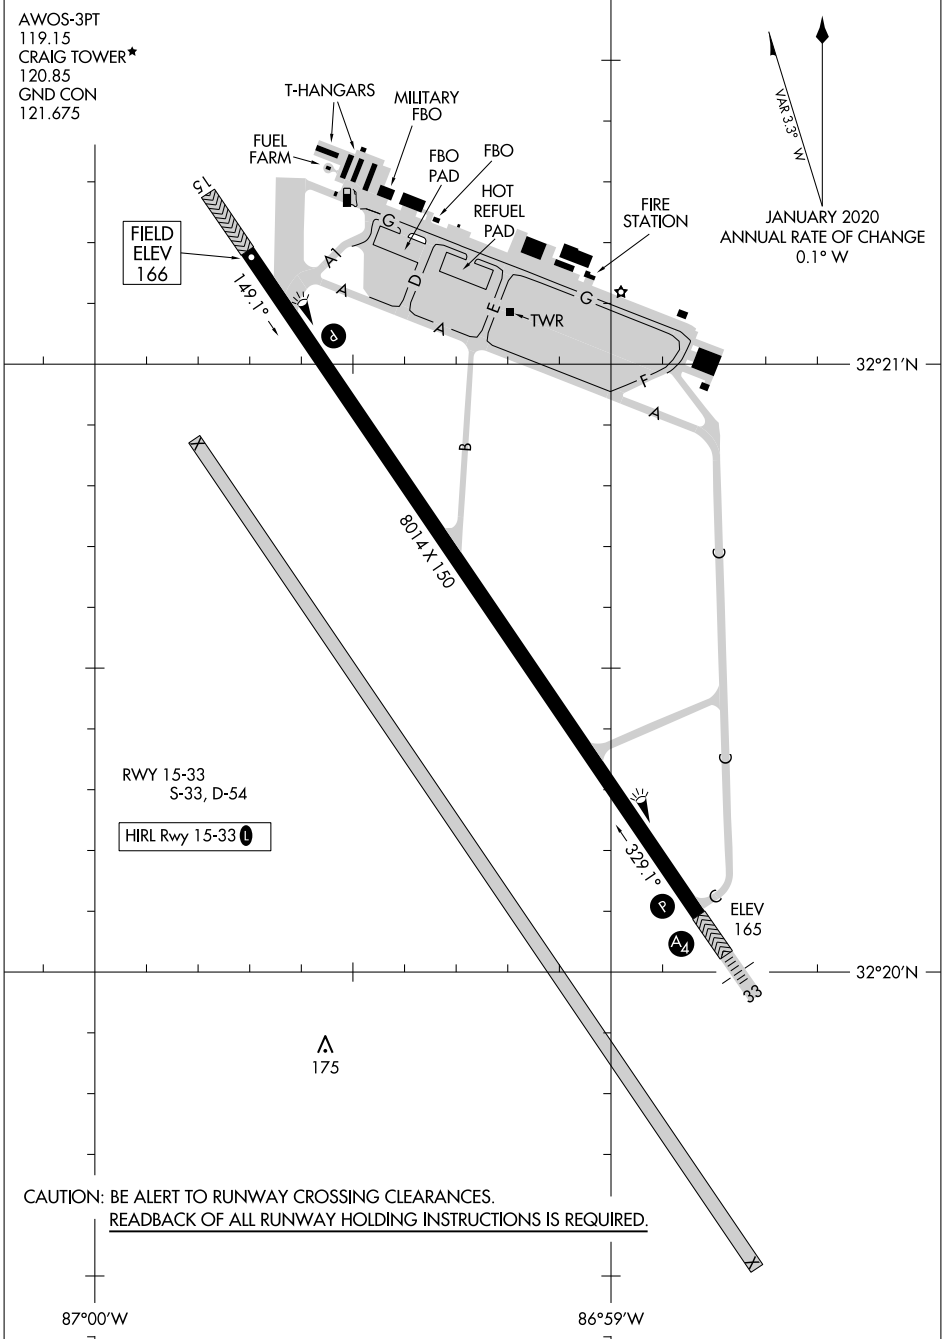

24361

# AIRPORT DIAGRAM

AL-387 (FAA)

CRAIG FLD (SE/M)  
SELMA, ALABAMA

SE-4, 23 JAN 2025 to 20 FEB 2025

SE-4, 23 JAN 2025 to 20 FEB 2025

# AIRPORT DIAGRAM

24361

SELMA, ALABAMA  
CRAIG FLD (SE/M)