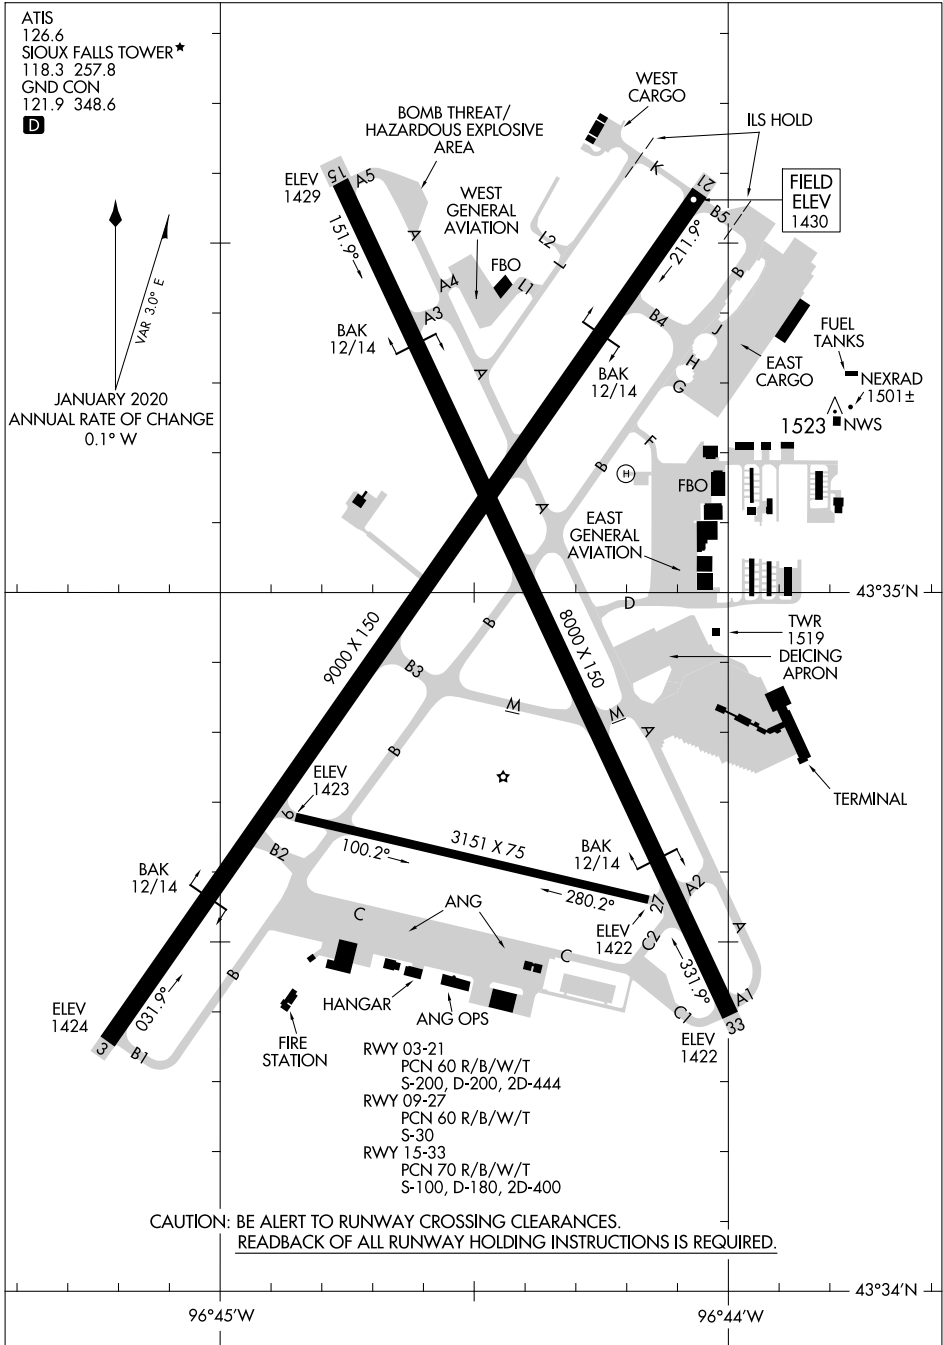

AIRPORT DIAGRAM

AL-396 (FAA)

JOE FOSS FLD (FSD)
SIOUX FALLS, SOUTH DAKOTA

NC-1, 23 JAN 2025 to 20 FEB 2025

NC-1, 23 JAN 2025 to 20 FEB 2025

AIRPORT DIAGRAM

SIOUX FALLS, SOUTH DAKOTA
JOE FOSS FLD (FSD)