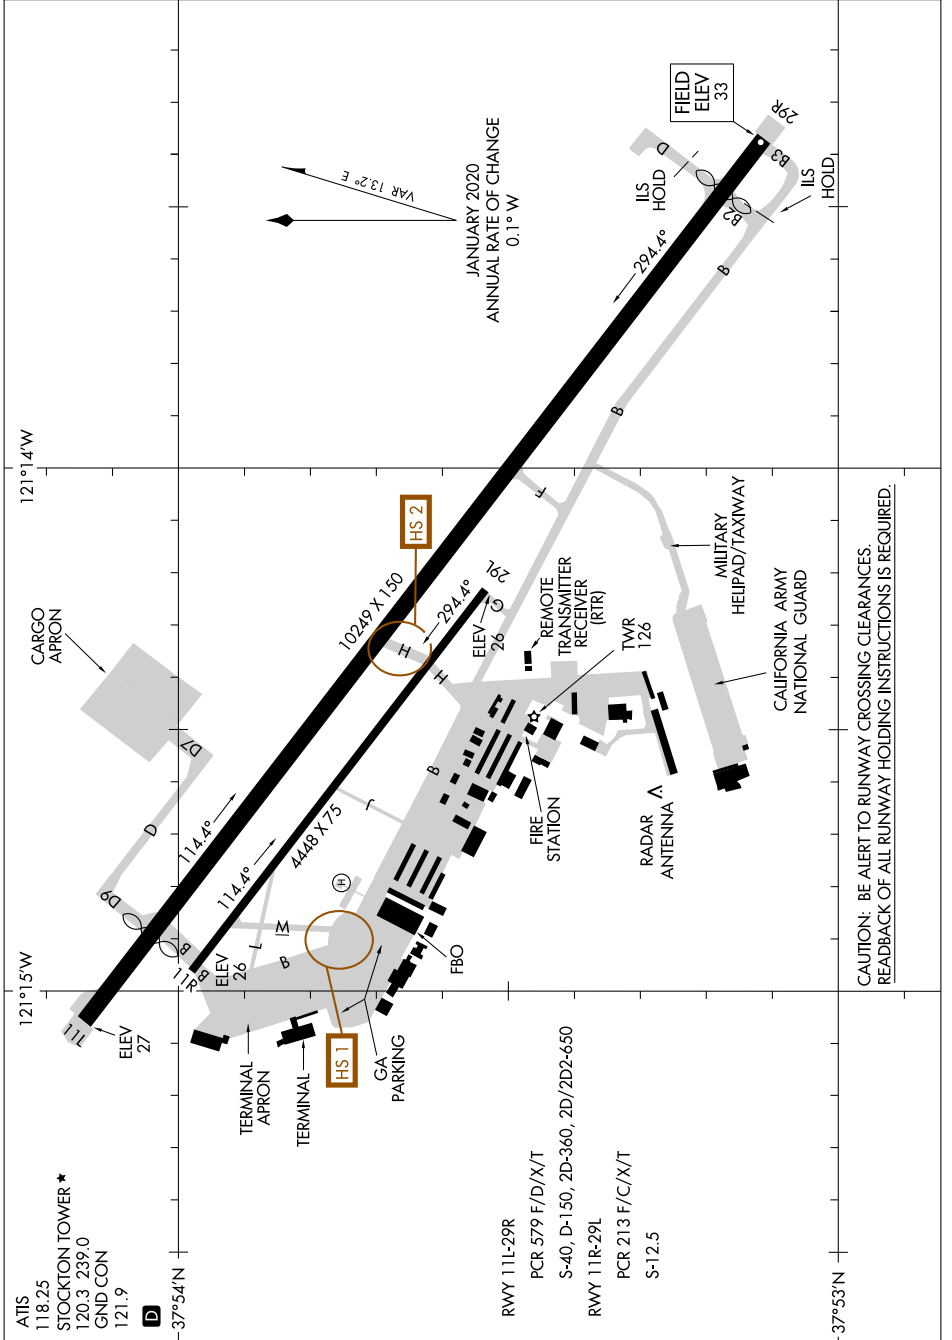

# AIRPORT DIAGRAM

AL-407 (FAA)

STOCKTON METRO (SCK)  
STOCKTON, CALIFORNIA

SW-2, 23 JAN 2025 to 20 FEB 2025

CAUTION: BE ALERT TO RUNWAY CROSSING CLEARANCES.  
READBACK OF ALL RUNWAY HOLDING INSTRUCTIONS IS REQUIRED.

SW-2, 23 JAN 2025 to 20 FEB 2025

# AIRPORT DIAGRAM

STOCKTON, CALIFORNIA  
STOCKTON METRO (SCK)