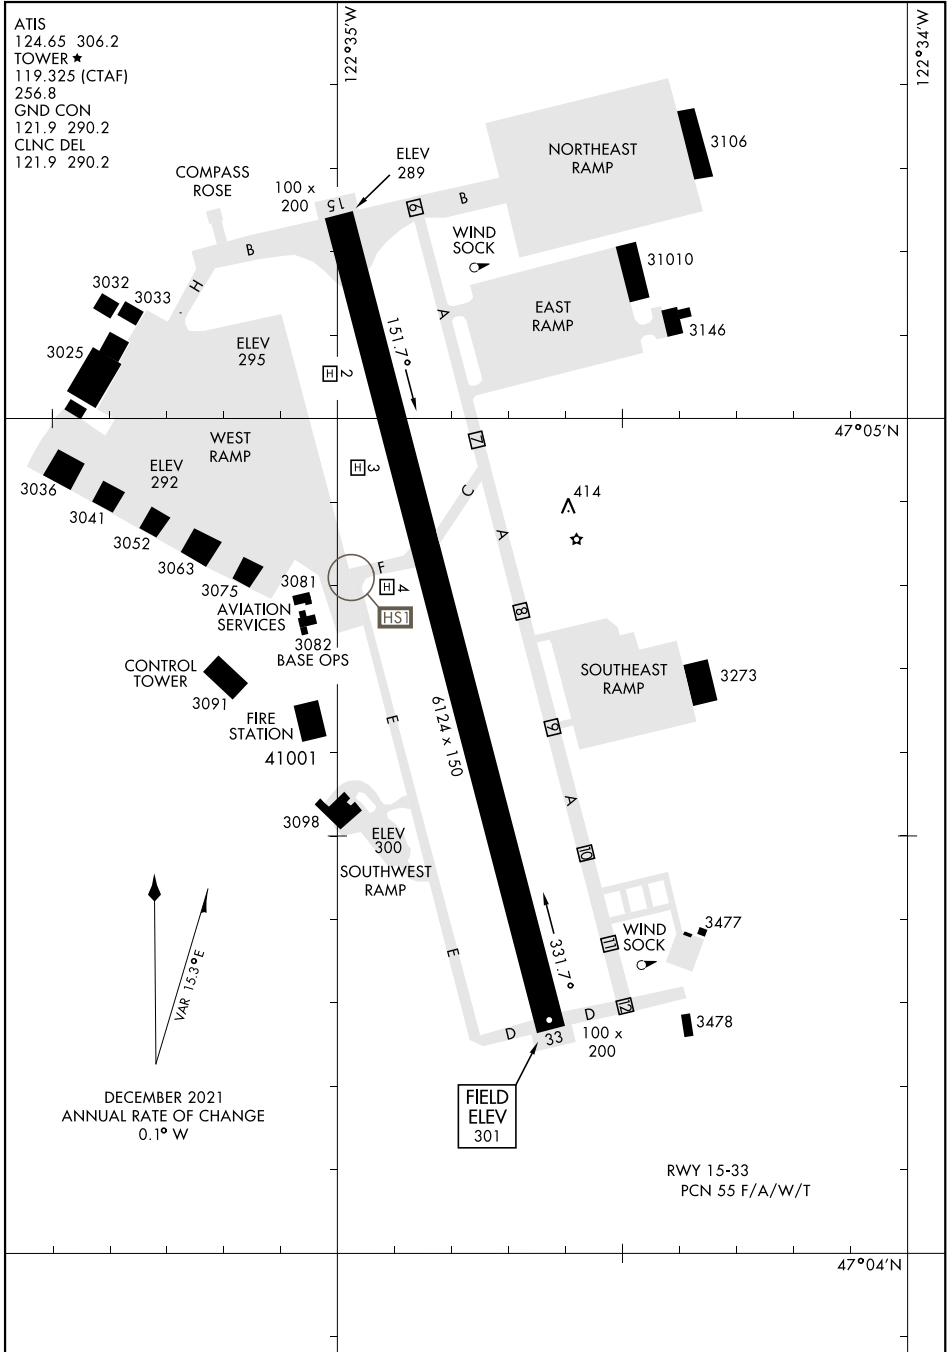

AIRPORT DIAGRAM

ATIS 124.65 306.2
 TOWER ★ 119.325 (CTAF)
 256.8
 GND CON 121.9 290.2
 CLNC DEL 121.9 290.2

NW-1, 23 JAN 2025 to 20 FEB 2025

NW-1, 23 JAN 2025 to 20 FEB 2025

AIRPORT DIAGRAM