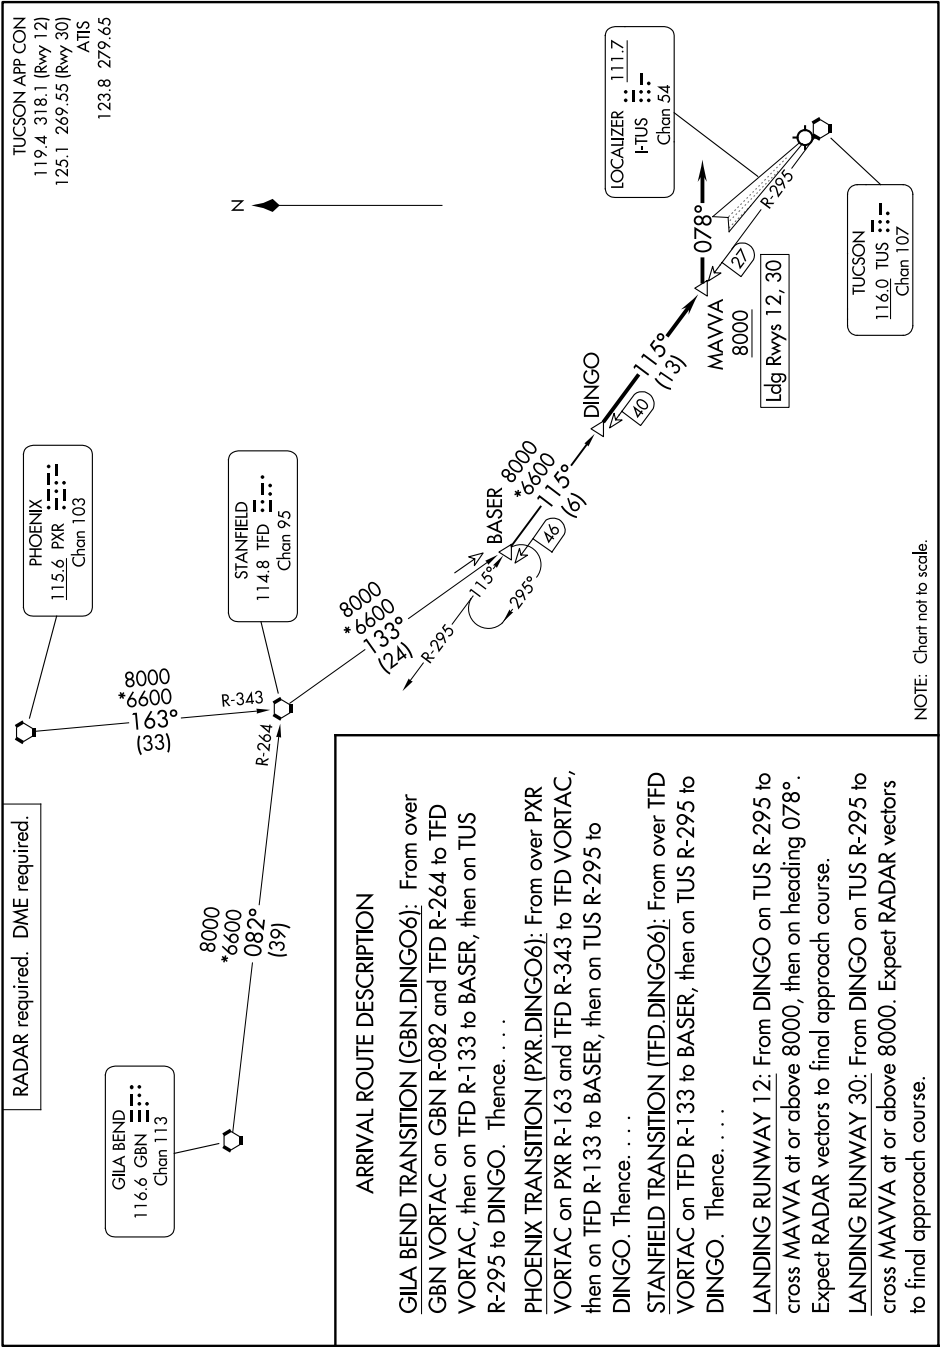

DINGO SIX ARRIVAL

AL-430 (FAA)

TUCSON INTL (TUS)
TUCSON, ARIZONA

SW-4, 23 JAN 2025 to 20 FEB 2025

DINGO SIX ARRIVAL

TUCSON, ARIZONA
TUCSON INTL (TUS)

SW-4, 23 JAN 2025 to 20 FEB 2025