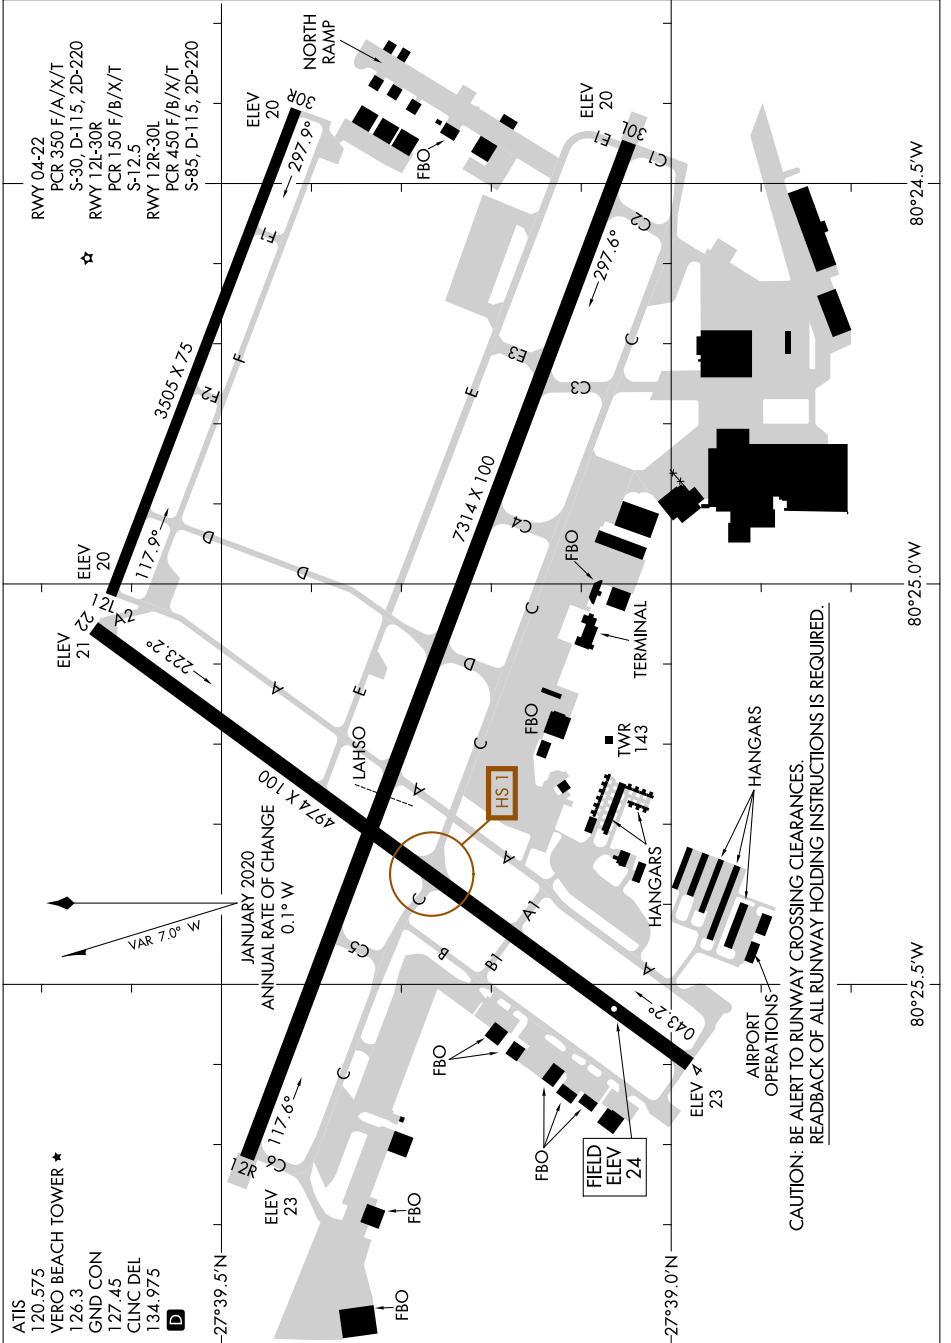

AIRPORT DIAGRAM

AL-437 (FAA)

VERO BEACH RGNL (VRB)

VERO BEACH, FLORIDA

SE-3, 23 JAN 2025 to 20 FEB 2025

SE-3, 23 JAN 2025 to 20 FEB 2025

AIRPORT DIAGRAM

VERO BEACH, FLORIDA

VERO BEACH RGNL (VRB)

CAUTION: BE ALERT TO RUNWAY CROSSING CLEARANCES.
 READBACK OF ALL RUNWAY HOLDING INSTRUCTIONS IS REQUIRED.