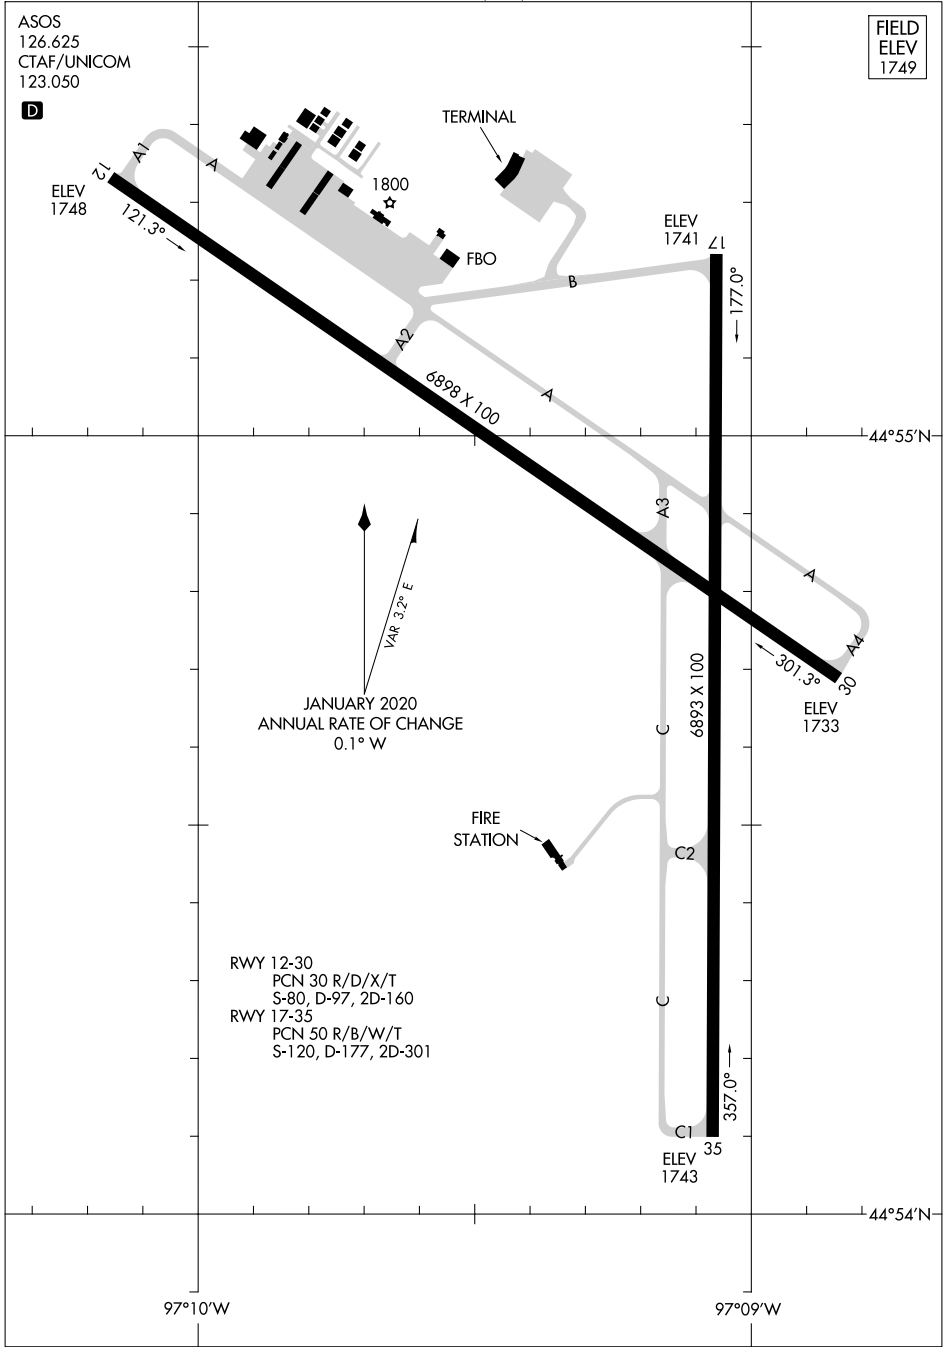

23222

AIRPORT DIAGRAM

AL-444 (FAA)

WATERTOWN RGNL (A/TY)
WATERTOWN, SOUTH DAKOTA

ASOS
126.625
CTAF/UNICOM
123.050

FIELD
ELEV
1749

NC-1, 23 JAN 2025 to 20 FEB 2025

NC-1, 23 JAN 2025 to 20 FEB 2025

AIRPORT DIAGRAM

23222

WATERTOWN, SOUTH DAKOTA
WATERTOWN RGNL (A/TY)