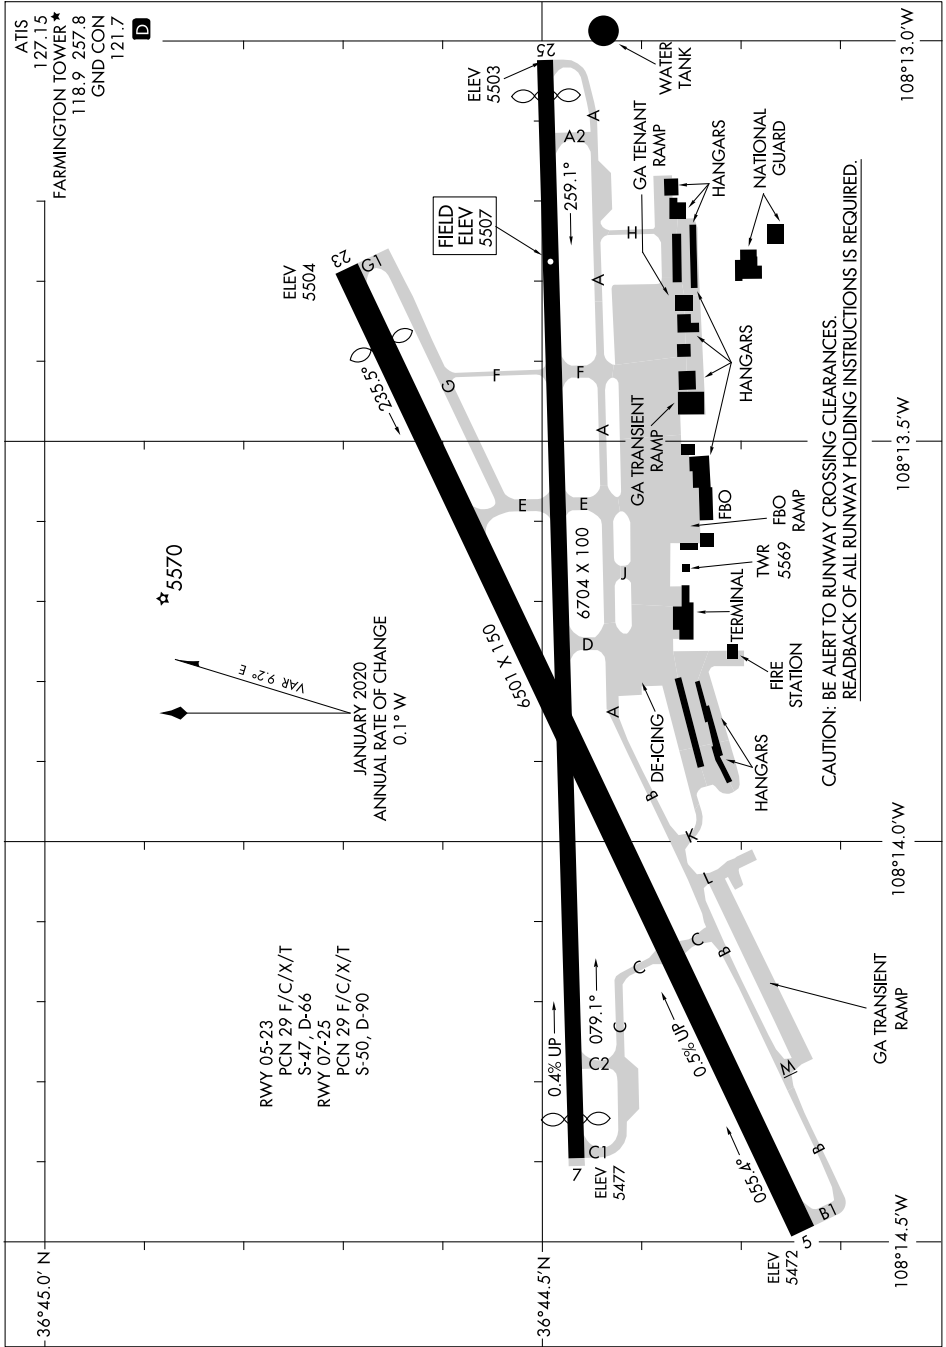

AIRPORT DIAGRAM

AL-493 (FAA)

FOUR CORNERS RGNL (FMN)
FARMINGTON, NEW MEXICO

CAUTION: BE ALERT TO RUNWAY CROSSING CLEARANCES.
READBACK OF ALL RUNWAY HOLDING INSTRUCTIONS IS REQUIRED.

SW-1, 23 JAN 2025 to 20 FEB 2025

SW-1, 23 JAN 2025 to 20 FEB 2025

AIRPORT DIAGRAM

FARMINGTON, NEW MEXICO
FOUR CORNERS RGNL (FMN)