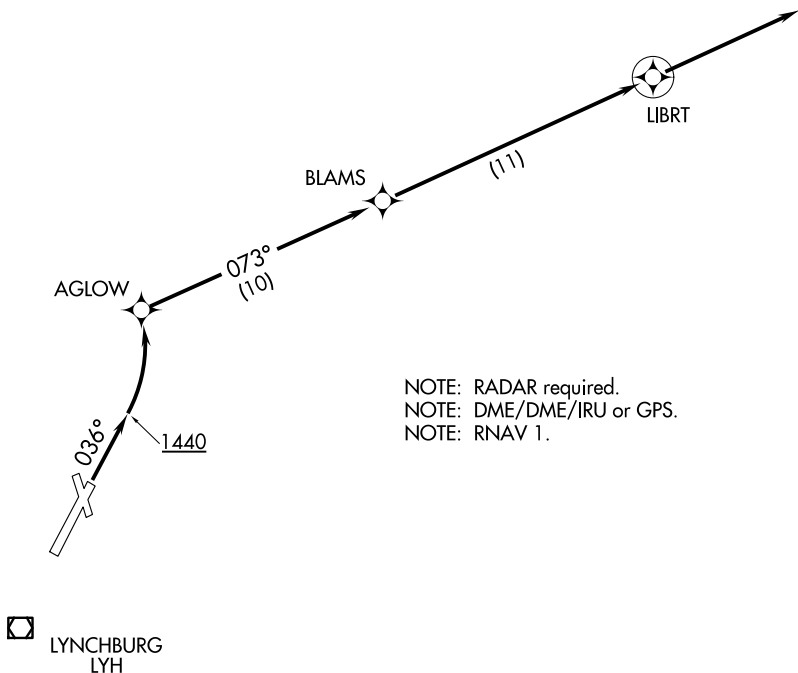

(LIBRT3.LIBRT) 22083

AL-499 (FAA)

LYNCHBURG RGNL/PRESTON GLENN FLD (LYH)
LYNCHBURG, VA

LIBRT THREE DEPARTURE (RNAV)

ATIS 119.8
GND CON
121.9
LYNCHBURG TOWER ★
127.65 (CTAF) 257.8
ROANOKE DEP CON
135.0 254.325

TAKEOFF MINIMUMS:

Rwys 17, 22, 35: NA-ATC.
Rwy 4: Standard with minimum
climb of 500' per NM to 4000.

**TOP ALTITUDE:
4000**

NOTE: Chart not to scale.

DEPARTURE ROUTE DESCRIPTION

TAKEOFF RUNWAY 4: Climb heading 036° to 1440, then left turn direct AGLOW, then on depicted route to LIBRT, then on heading 073°, expect vectors on course. Maintain 4000 or as assigned by ATC. Expect filed altitude 10 minutes after departure.

LIBRT THREE DEPARTURE (RNAV)
(LIBRT3.LIBRT) 03JAN19

LYNCHBURG, VA
LYNCHBURG RGNL/PRESTON GLENN FLD (LYH)

NE-3, 23 JAN 2025 to 20 FEB 2025

NE-3, 23 JAN 2025 to 20 FEB 2025