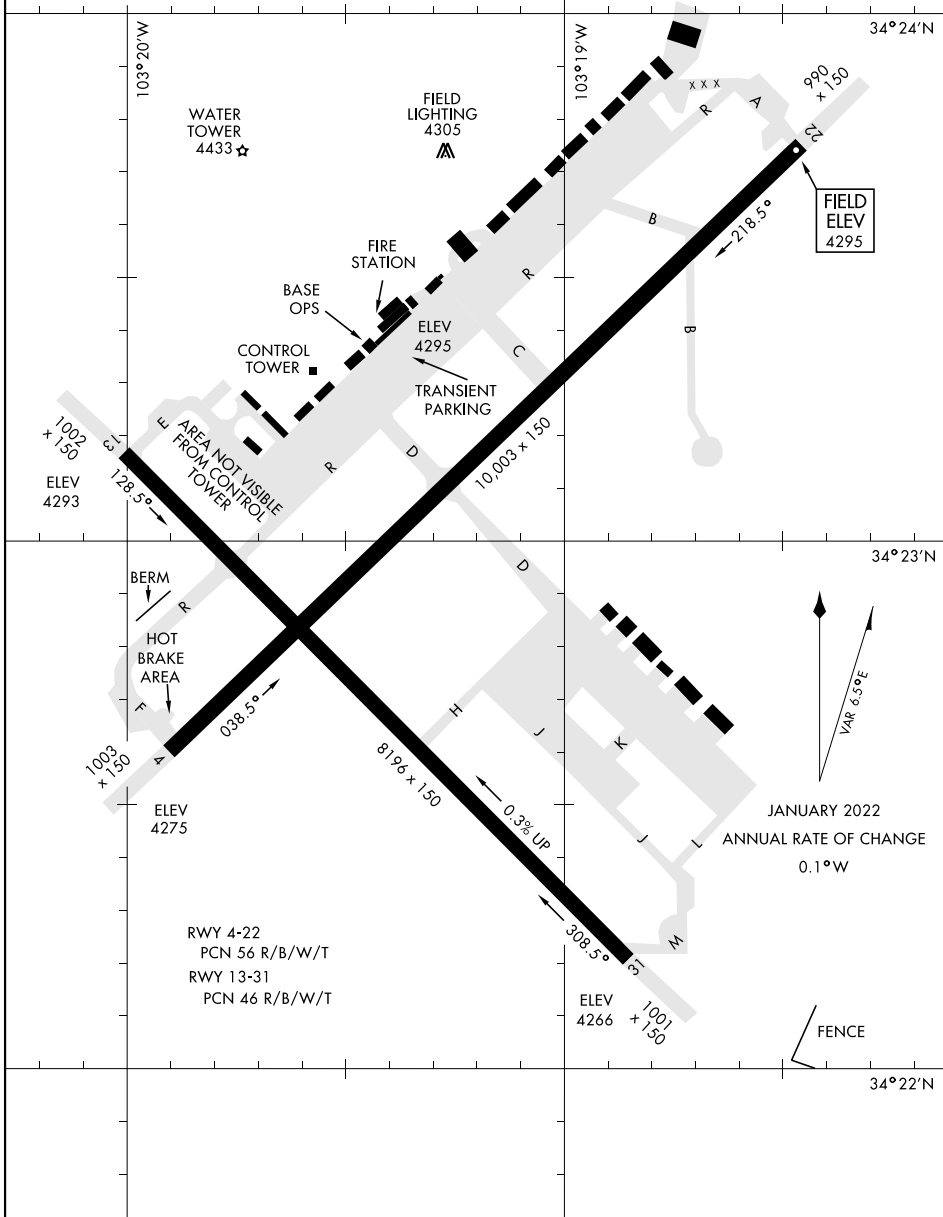

AIRPORT DIAGRAM

AL-512 [USAF]

CANNON AFB (KCVS)

CLOVIS, NEW MEXICO

ATIS 119.1 269.9
 TOWER
 120.4 270.25
 GND CON
 121.9 275.8
 CLNC DEL
 120.2 293.225

SW-1, 23 JAN 2025 to 20 FEB 2025

SW-1, 23 JAN 2025 to 20 FEB 2025

AIRPORT DIAGRAM

CLOVIS, NEW MEXICO
CANNON AFB (KCVS)