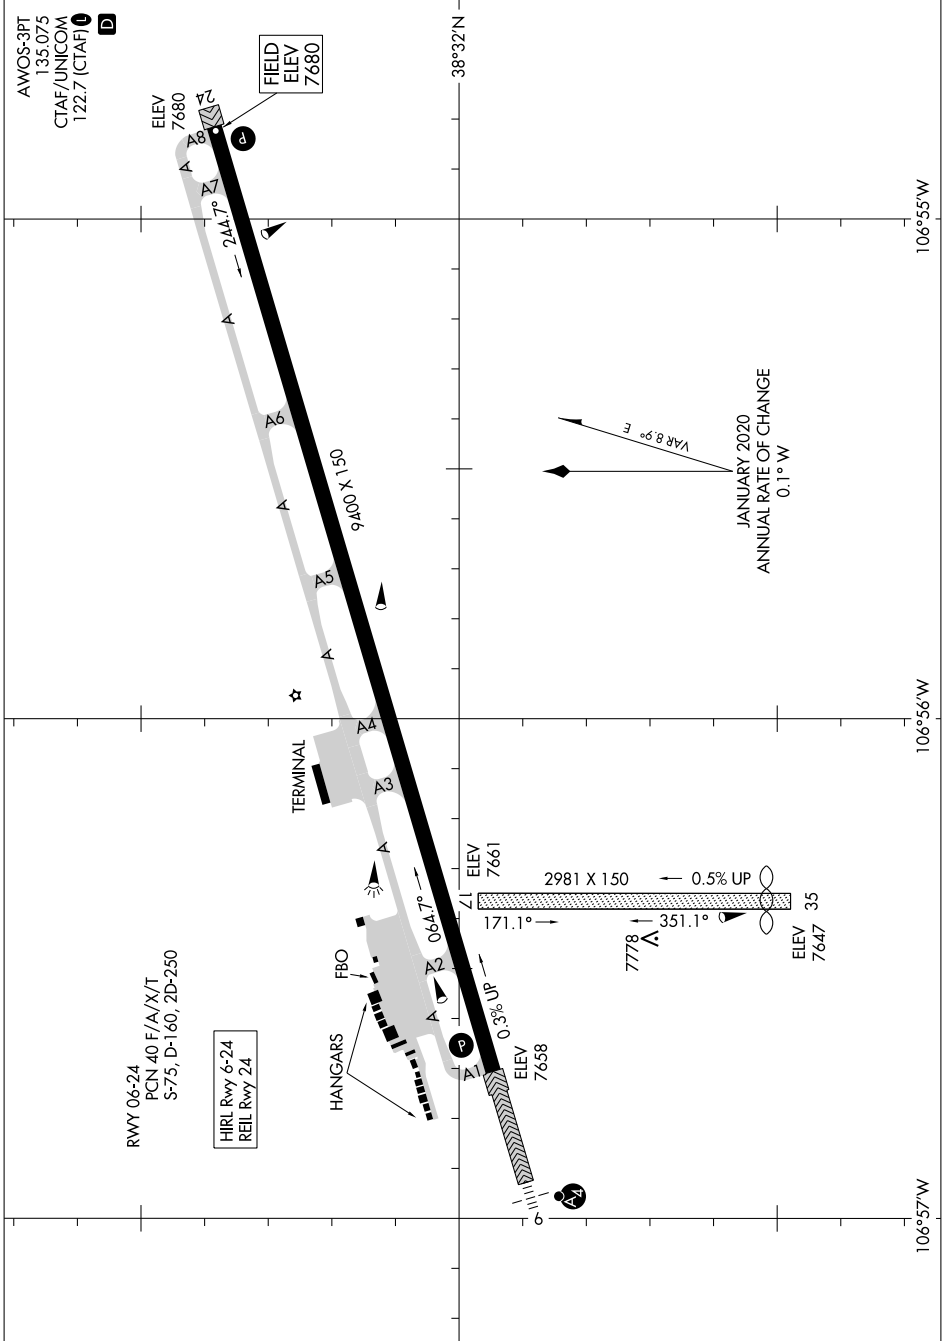

AIRPORT DIAGRAM

AL-517 (FAA)

GUNNISON-CRESTED BUTTE RGNL (GUC)
GUNNISON, COLORADO

SW-1, 23 JAN 2025 to 20 FEB 2025

SW-1, 23 JAN 2025 to 20 FEB 2025

AIRPORT DIAGRAM

GUNNISON, COLORADO
GUNNISON-CRESTED BUTTE RGNL (GUC)