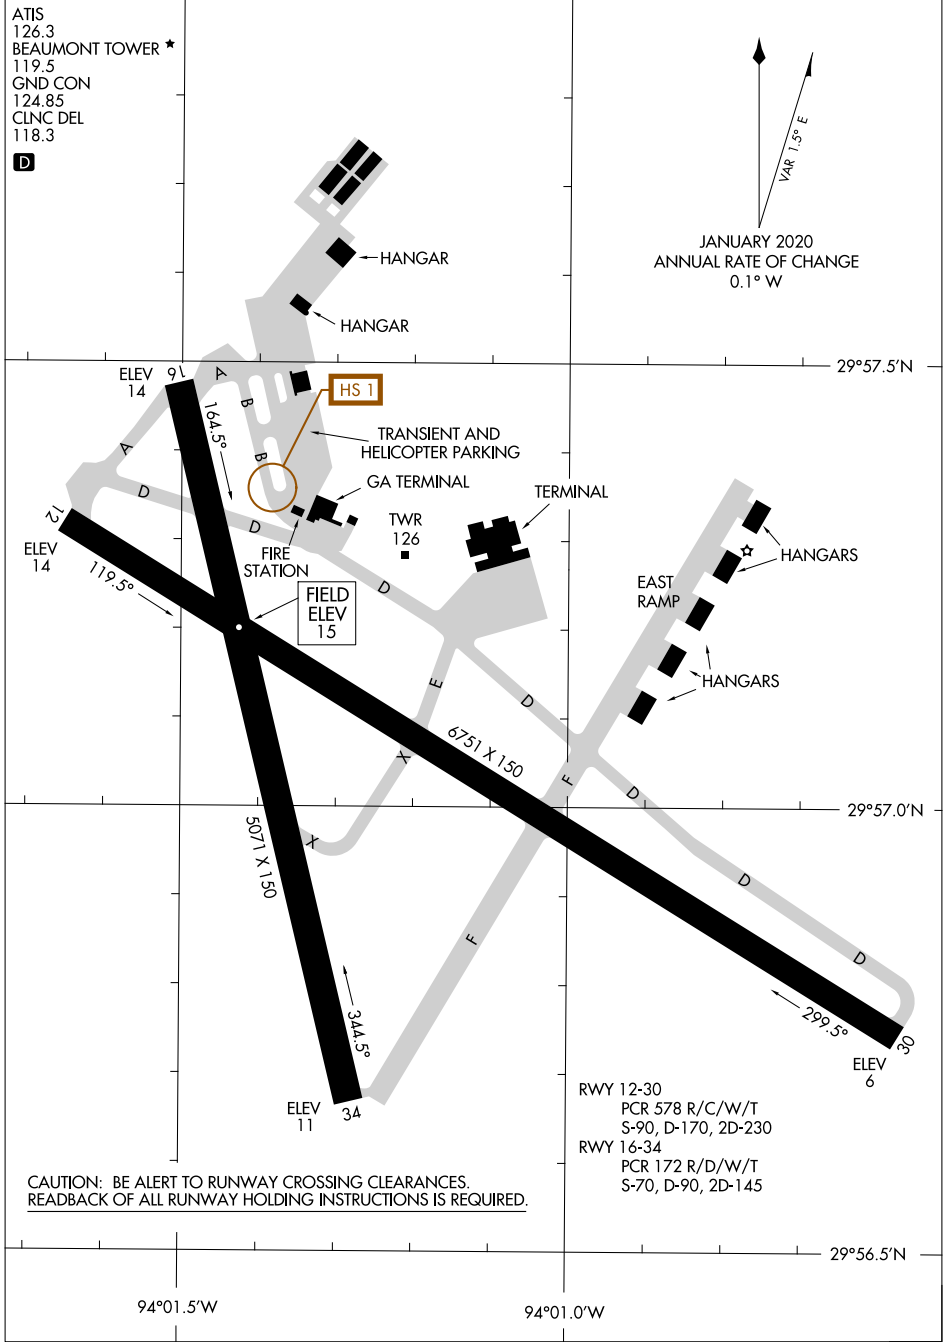

24249

AIRPORT DIAGRAM

AL-521 (FAA)

JACK BROOKS RGNL (BPT)
BEAUMONT/PORT ARTHUR, TEXAS

ATIS
 126.3
 BEAUMONT TOWER *
 119.5
 GND CON
 124.85
 CLNC DEL
 118.3

D

SC-5, 23 JAN 2025 to 20 FEB 2025

SC-5, 23 JAN 2025 to 20 FEB 2025

CAUTION: BE ALERT TO RUNWAY CROSSING CLEARANCES.
 READBACK OF ALL RUNWAY HOLDING INSTRUCTIONS IS REQUIRED.

RWY 12-30
 PCR 578 R/C/W/T
 S-90, D-170, 2D-230
 RWY 16-34
 PCR 172 R/D/W/T
 S-70, D-90, 2D-145

AIRPORT DIAGRAM

24249

BEAUMONT/PORT ARTHUR, TEXAS
JACK BROOKS RGNL (BPT)