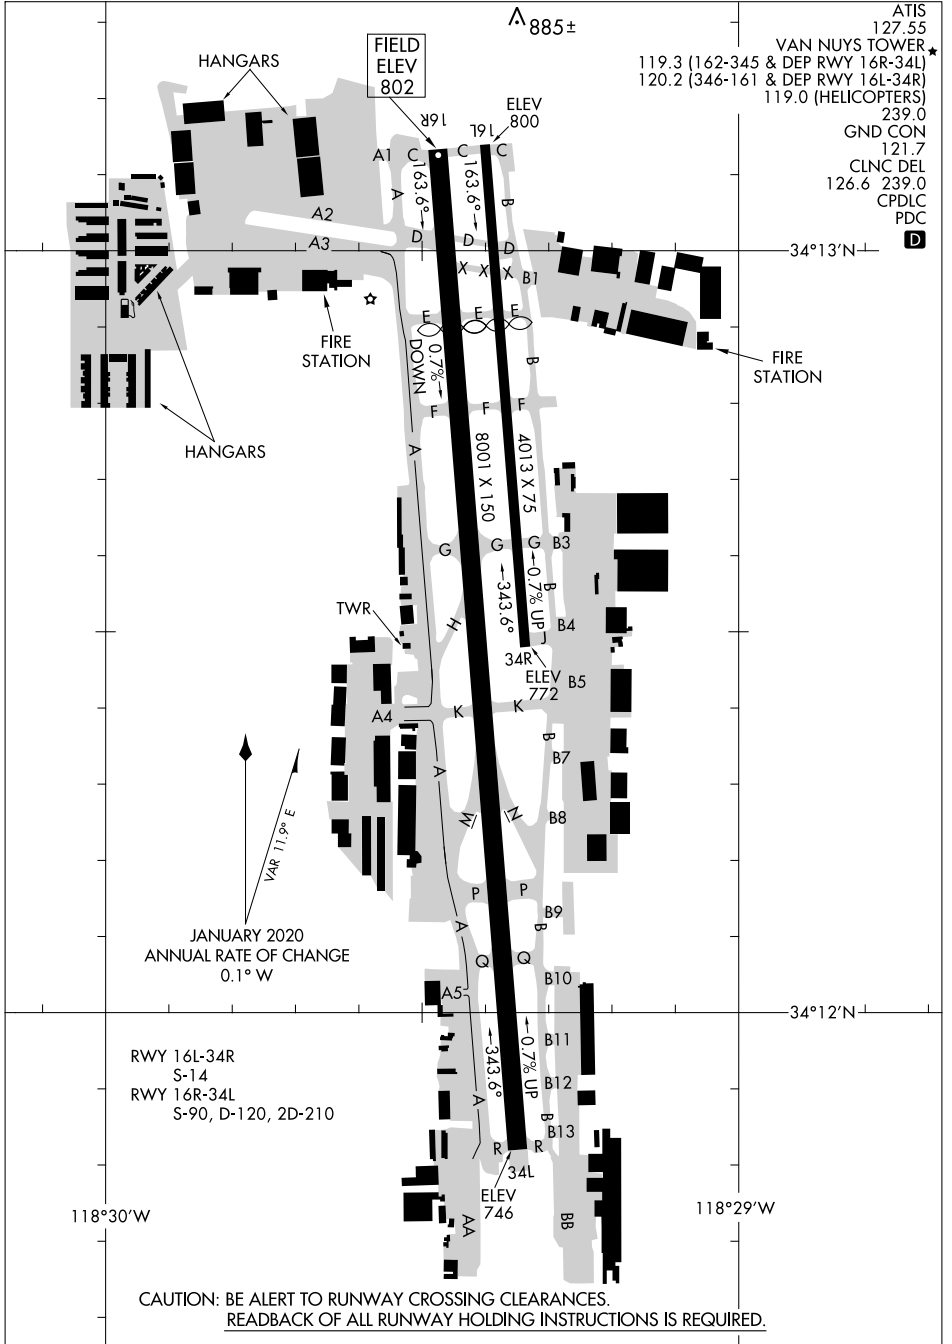

AIRPORT DIAGRAM

AL-552 (FAA)

VAN NUYS (VNY)
VAN NUYS, CALIFORNIA

SW-3, 23 JAN 2025 to 20 FEB 2025

SW-3, 23 JAN 2025 to 20 FEB 2025

CAUTION: BE ALERT TO RUNWAY CROSSING CLEARANCES.
READEBACK OF ALL RUNWAY HOLDING INSTRUCTIONS IS REQUIRED.

AIRPORT DIAGRAM

VAN NUYS, CALIFORNIA
VAN NUYS (VNY)