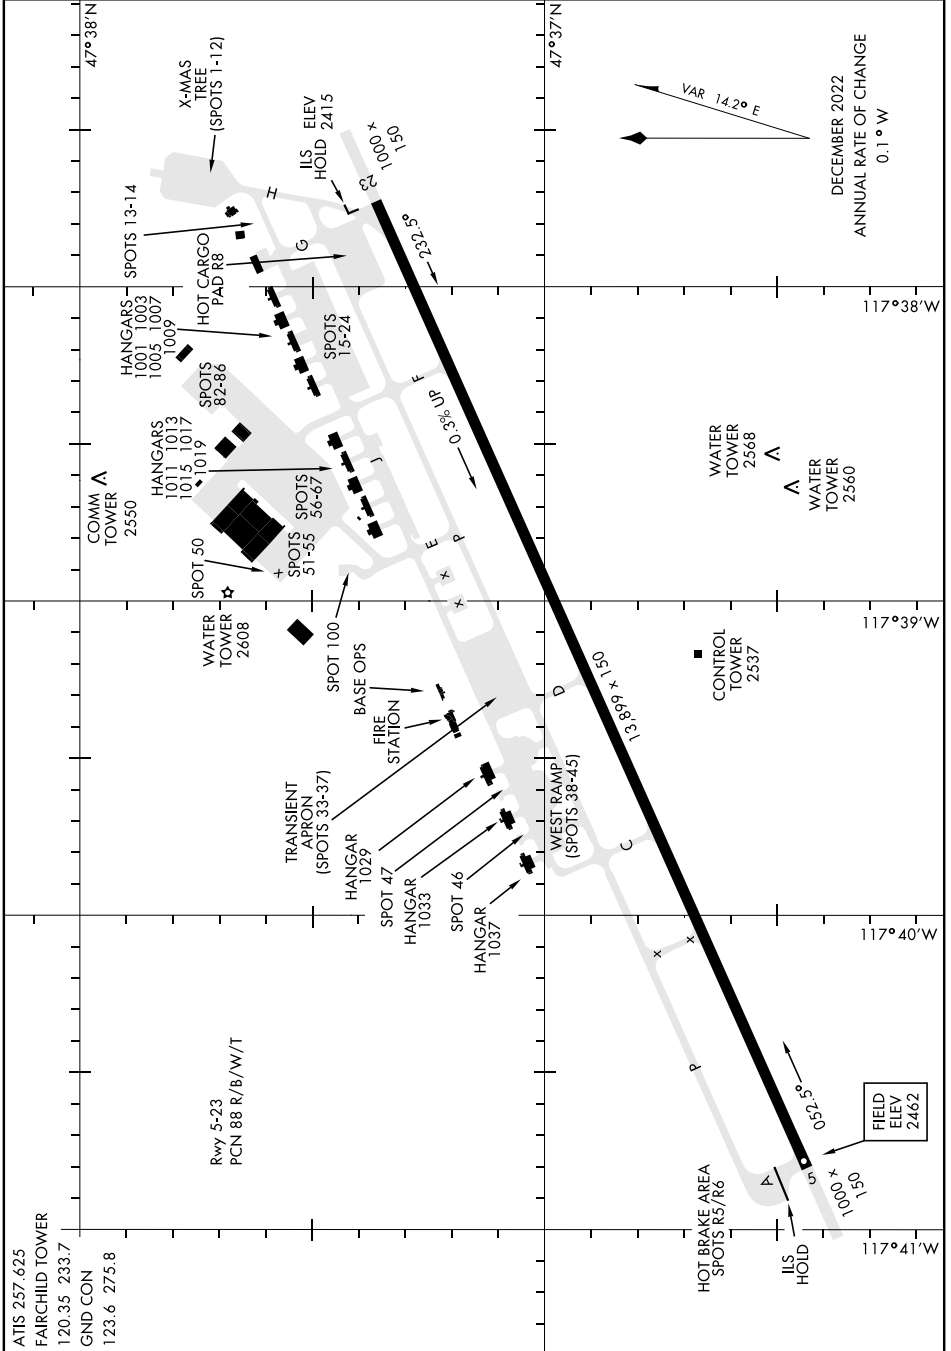

AIRPORT DIAGRAM

[USAF]

FAIRCHILD AFB (KSKA)

SPOKANE, WASHINGTON

NW-1, 23 JAN 2025 to 20 FEB 2025

NW-1, 23 JAN 2025 to 20 FEB 2025

AIRPORT DIAGRAM

SPOKANE, WASHINGTON

FAIRCHILD AFB (KSKA)