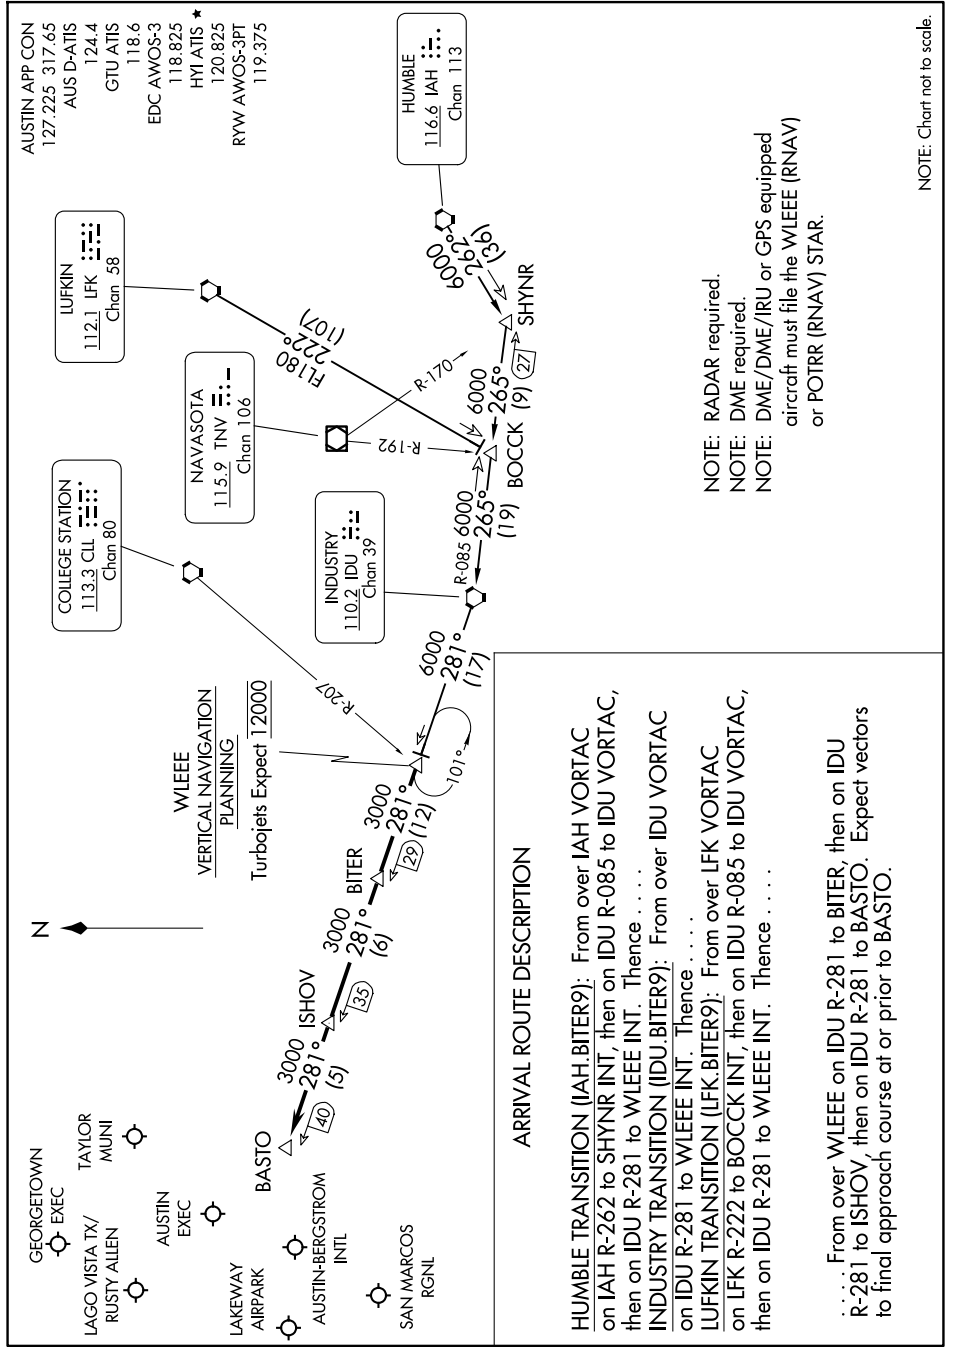

# BITER NINE ARRIVAL

SC-3, 23 JAN 2025 to 20 FEB 2025

NOTE: Chart not to scale.

SC-3, 23 JAN 2025 to 20 FEB 2025

# BITER NINE ARRIVAL