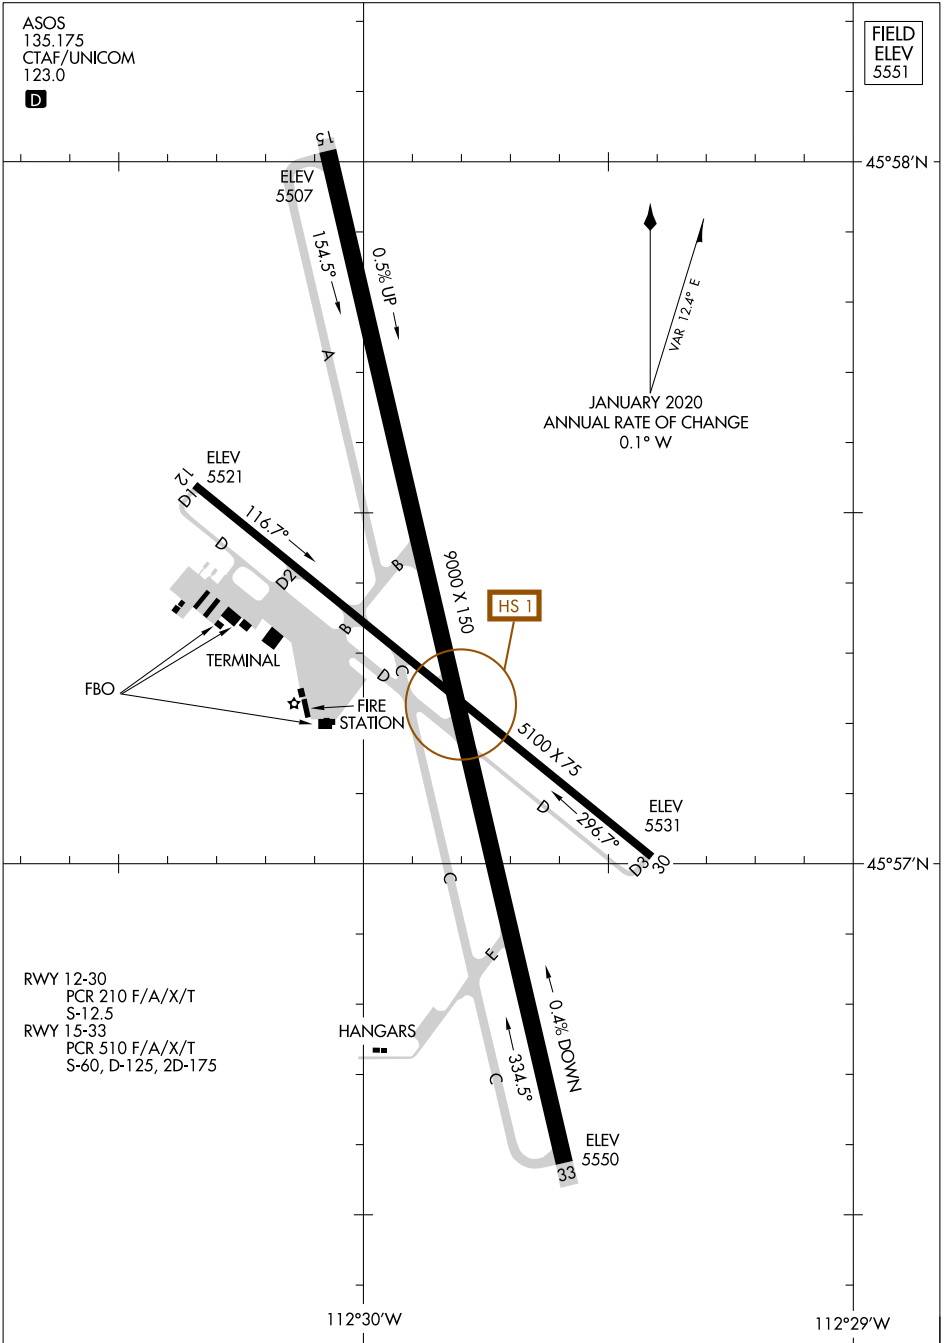

24305

# AIRPORT DIAGRAM

AL-588 (FAA)

BERT MOONEY (BTM)  
BUTTE, MONTANA

ASOS  
135.175  
CTAF/UNICOM  
123.0

FIELD  
ELEV  
5551

NW-1, 23 JAN 2025 to 20 FEB 2025

NW-1, 23 JAN 2025 to 20 FEB 2025

# AIRPORT DIAGRAM

24305

BUTTE, MONTANA  
BERT MOONEY (BTM)