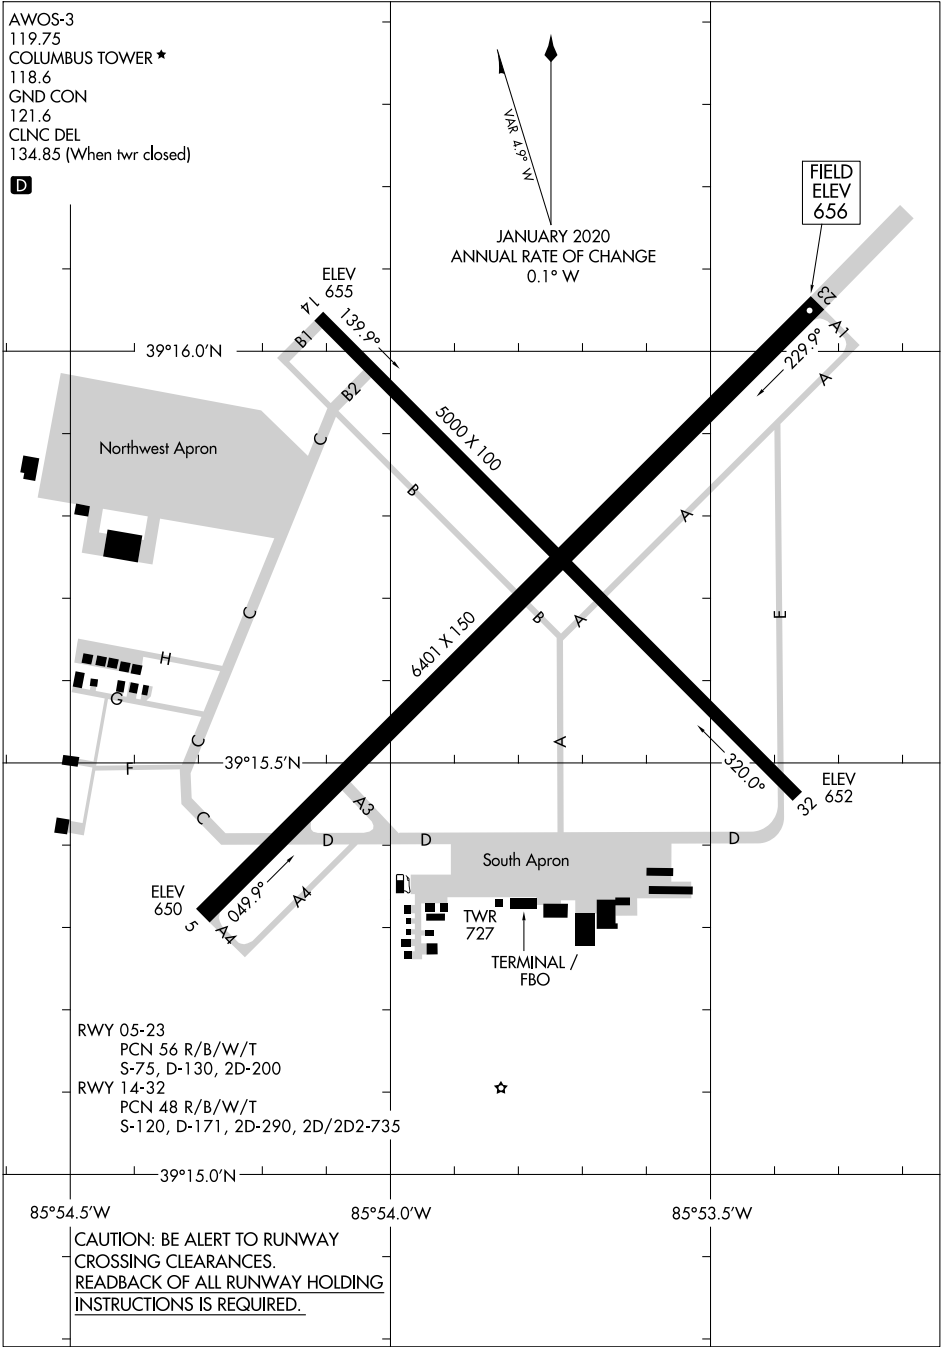

# AIRPORT DIAGRAM

COLUMBUS MUNI (BAK)  
COLUMBUS, INDIANA

AL-594 (FAA)

EC-2, 23 JAN 2025 to 20 FEB 2025

EC-2, 23 JAN 2025 to 20 FEB 2025

# AIRPORT DIAGRAM

COLUMBUS, INDIANA  
COLUMBUS MUNI (BAK)