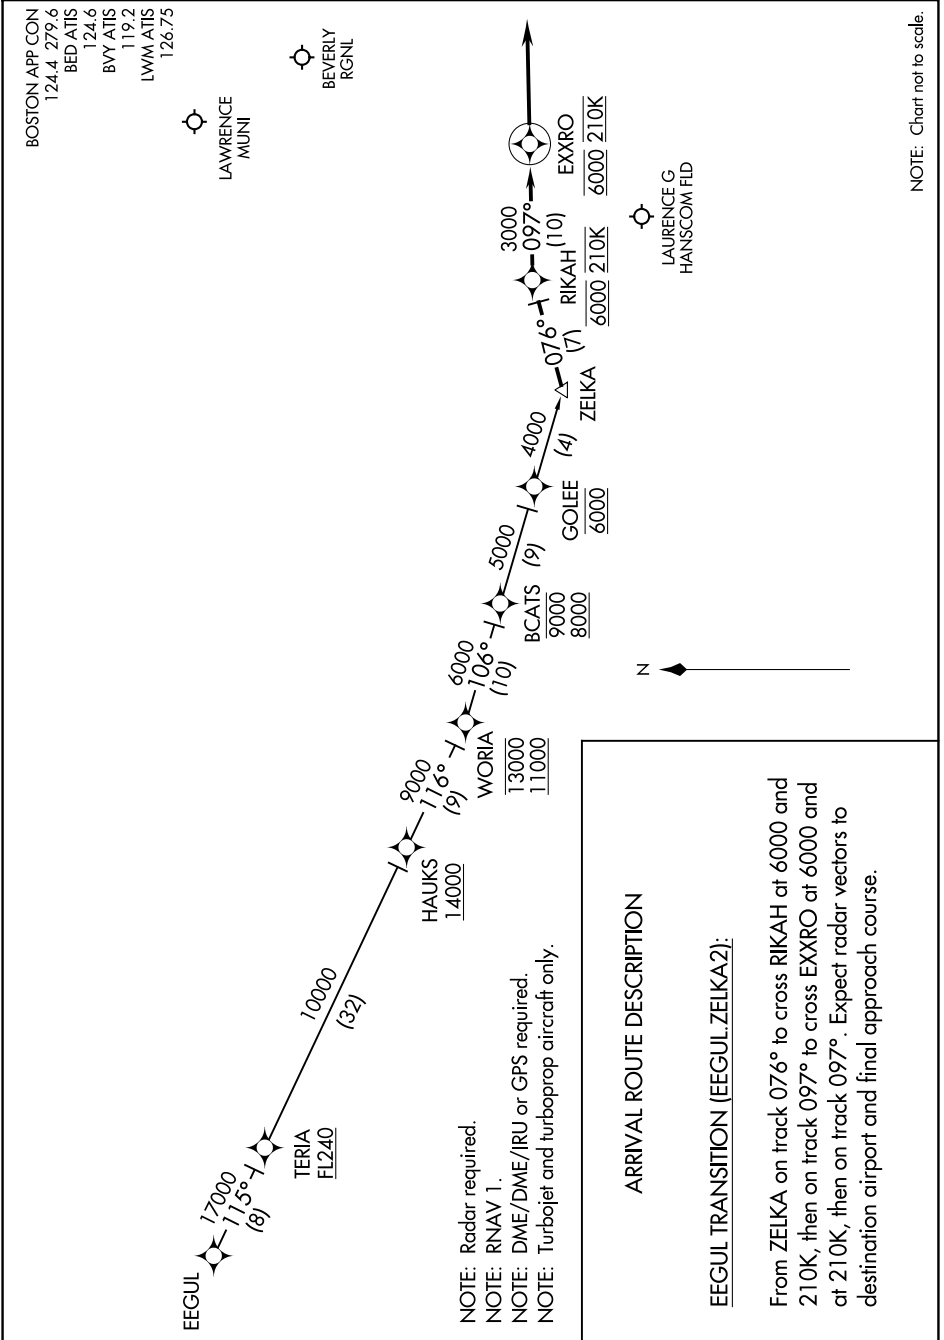

ZELKA TWO ARRIVAL (RNAV)

BEDFORD, MASSACHUSETTS

NE-1, 23 JAN 2025 to 20 FEB 2025

NOTE: Chart not to scale.

NE-1, 23 JAN 2025 to 20 FEB 2025

ZELKA TWO ARRIVAL (RNAV)

BEDFORD, MASSACHUSETTS