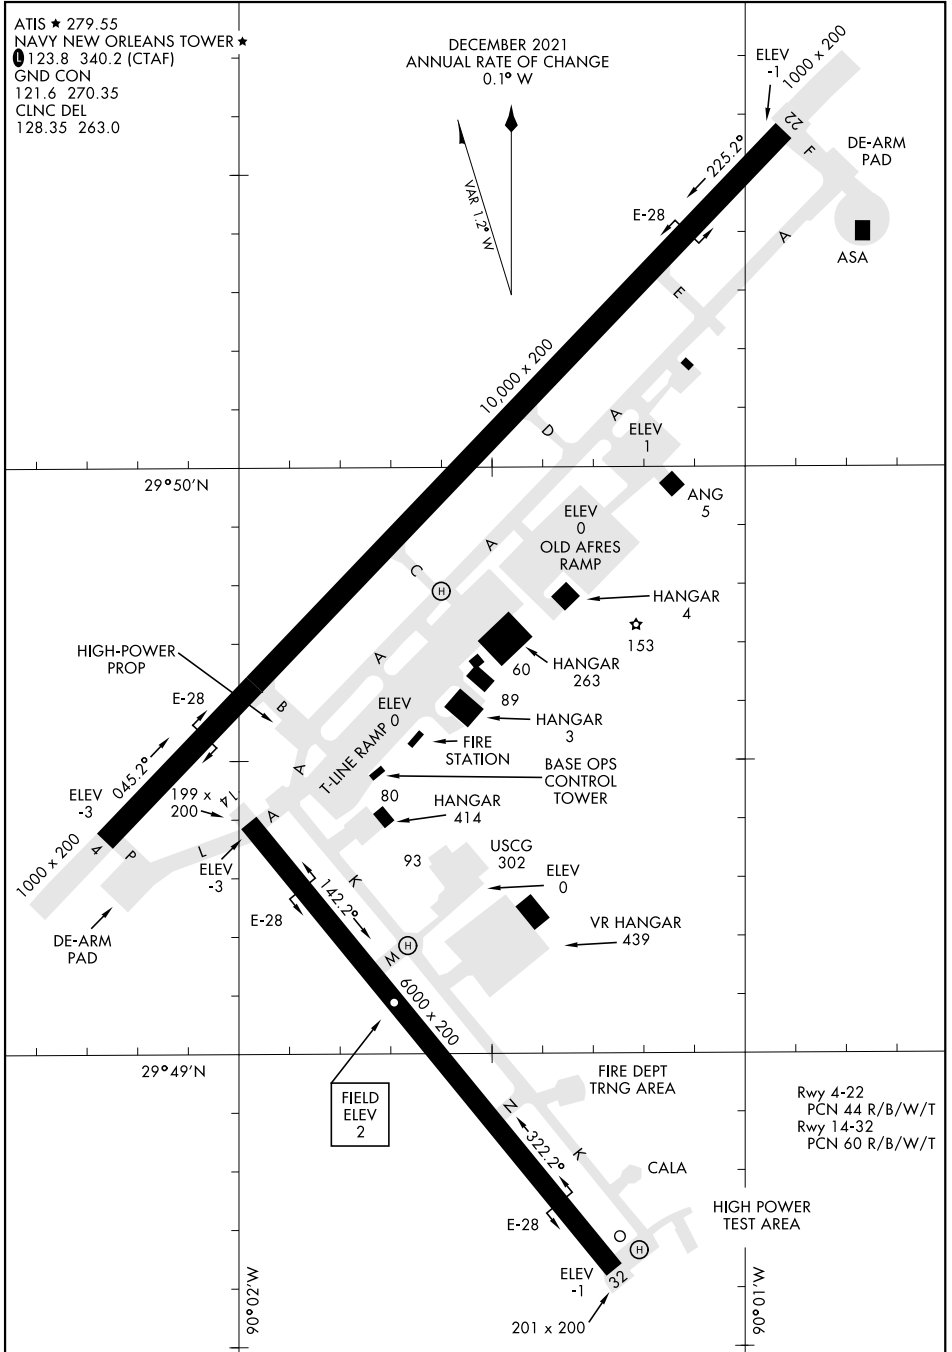

AIRPORT DIAGRAM

NEW ORLEANS NAS JRB
(ALVIN CALLENDER FLD) (KNBG)
NEW ORLEANS, LOUISIANA

AL-630 [USN]

ATIS ★ 279.55
NAVY NEW ORLEANS TOWER ★
① 123.8 340.2 (CTAF)
GND CON
121.6 270.35
CLNC DEL
128.35 263.0

DECEMBER 2021
ANNUAL RATE OF CHANGE
0.1° W

SC-4, 23 JAN 2025 to 20 FEB 2025

SC-4, 23 JAN 2025 to 20 FEB 2025

AIRPORT DIAGRAM

NEW ORLEANS, LOUISIANA
NEW ORLEANS NAS JRB
(ALVIN CALLENDER FLD) (KNBG)

Rwy 4-22
PCN 44 R/B/W/T
Rwy 14-32
PCN 60 R/B/W/T