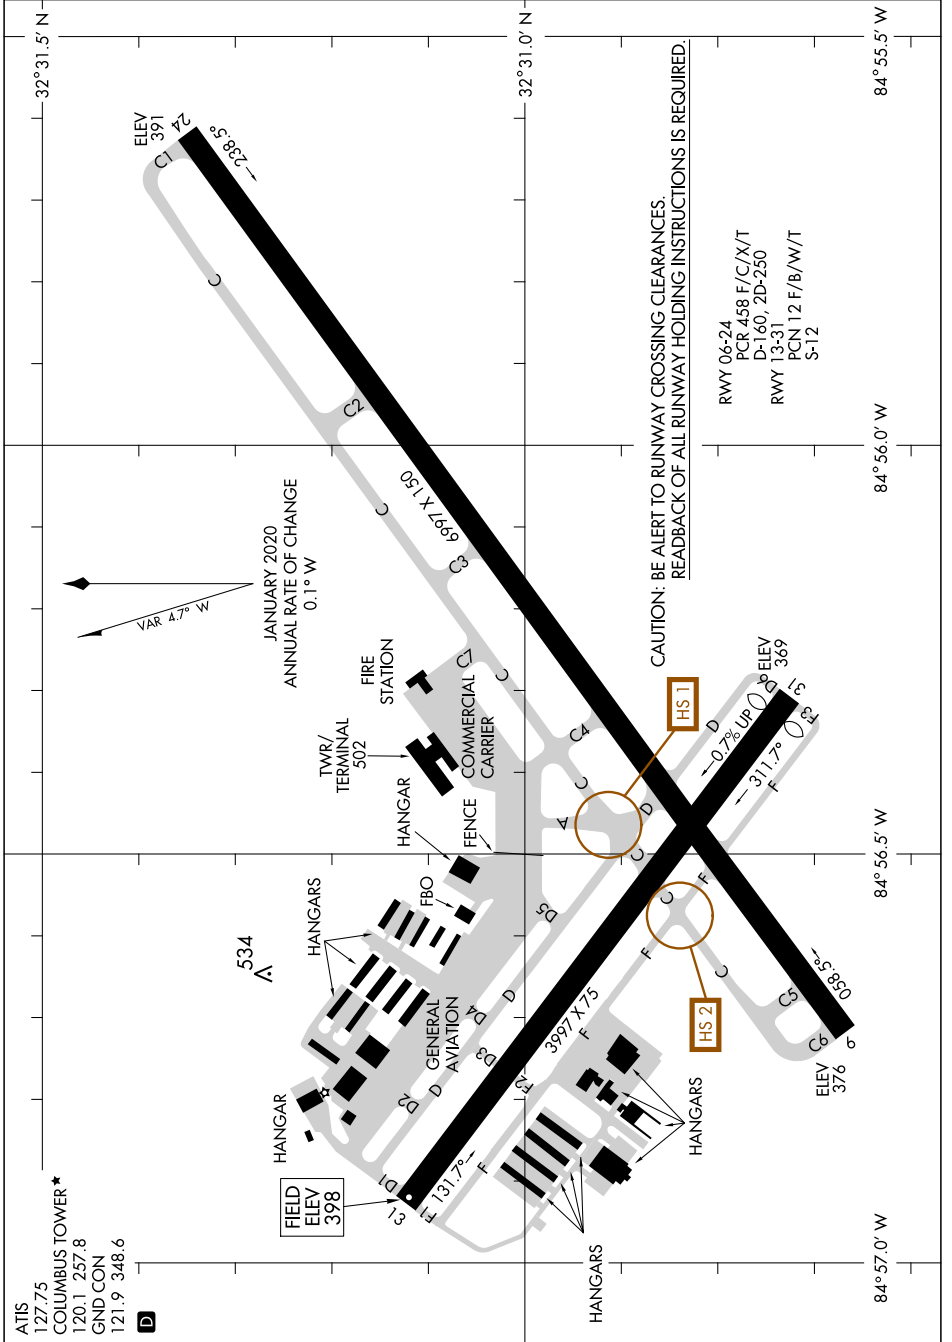

AIRPORT DIAGRAM

AL-636 (FAA)

COLUMBUS (CSG)
COLUMBUS, GEORGIA

SE-4, 23 JAN 2025 to 20 FEB 2025

SE-4, 23 JAN 2025 to 20 FEB 2025

AIRPORT DIAGRAM

COLUMBUS, GEORGIA
COLUMBUS (CSG)