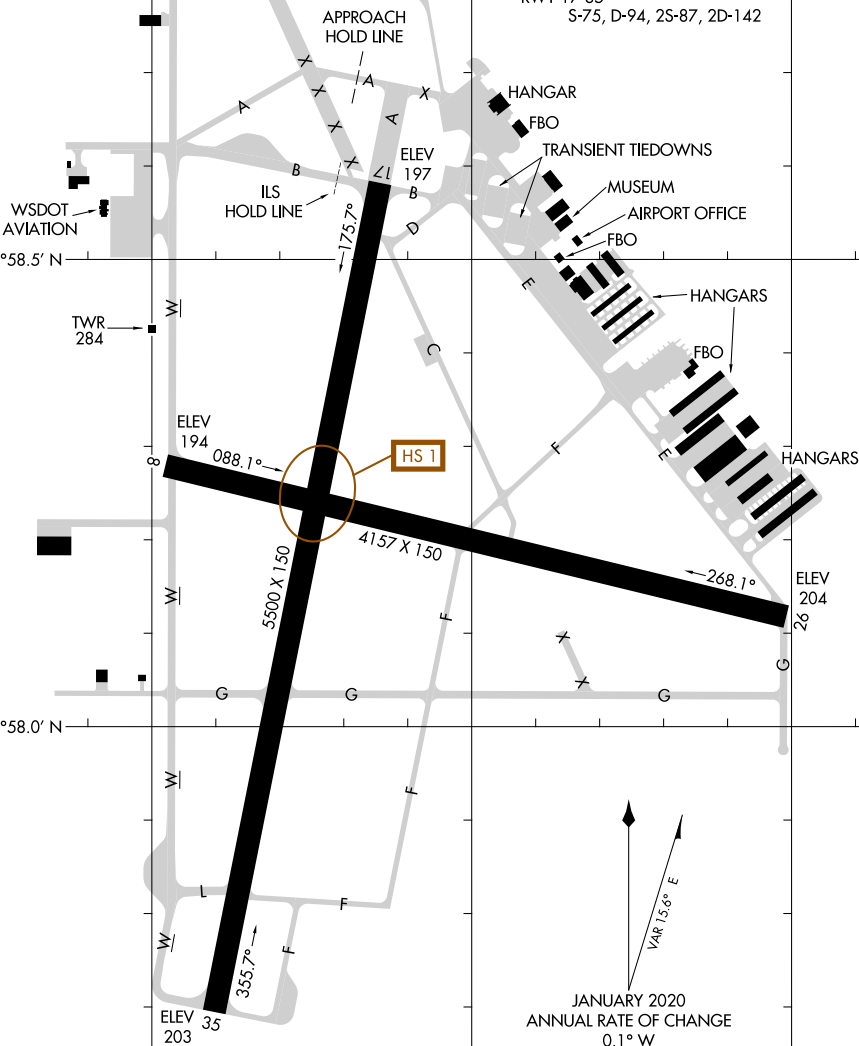

23110

AIRPORT DIAGRAM

AL-645 (FAA)

OLYMPIA RGNL (OLM)
OLYMPIA, WASHINGTON

ATIS ★
135.725
OLYMPIA TOWER ★
124.4 254.25
GND CON
121.6

FIELD
ELEV
208

RWY 08-26
S-30
RWY 17-35
S-75, D-94, 2S-87, 2D-142

NW-1, 23 JAN 2025 to 20 FEB 2025

NW-1, 23 JAN 2025 to 20 FEB 2025

CAUTION: BE ALERT TO RUNWAY CROSSING CLEARANCES.
READBACK OF ALL RUNWAY HOLDING INSTRUCTIONS IS REQUIRED.

122°54.5' W

122°54.0' W

122°53.5' W

AIRPORT DIAGRAM

23110

OLYMPIA, WASHINGTON
OLYMPIA RGNL (OLM)