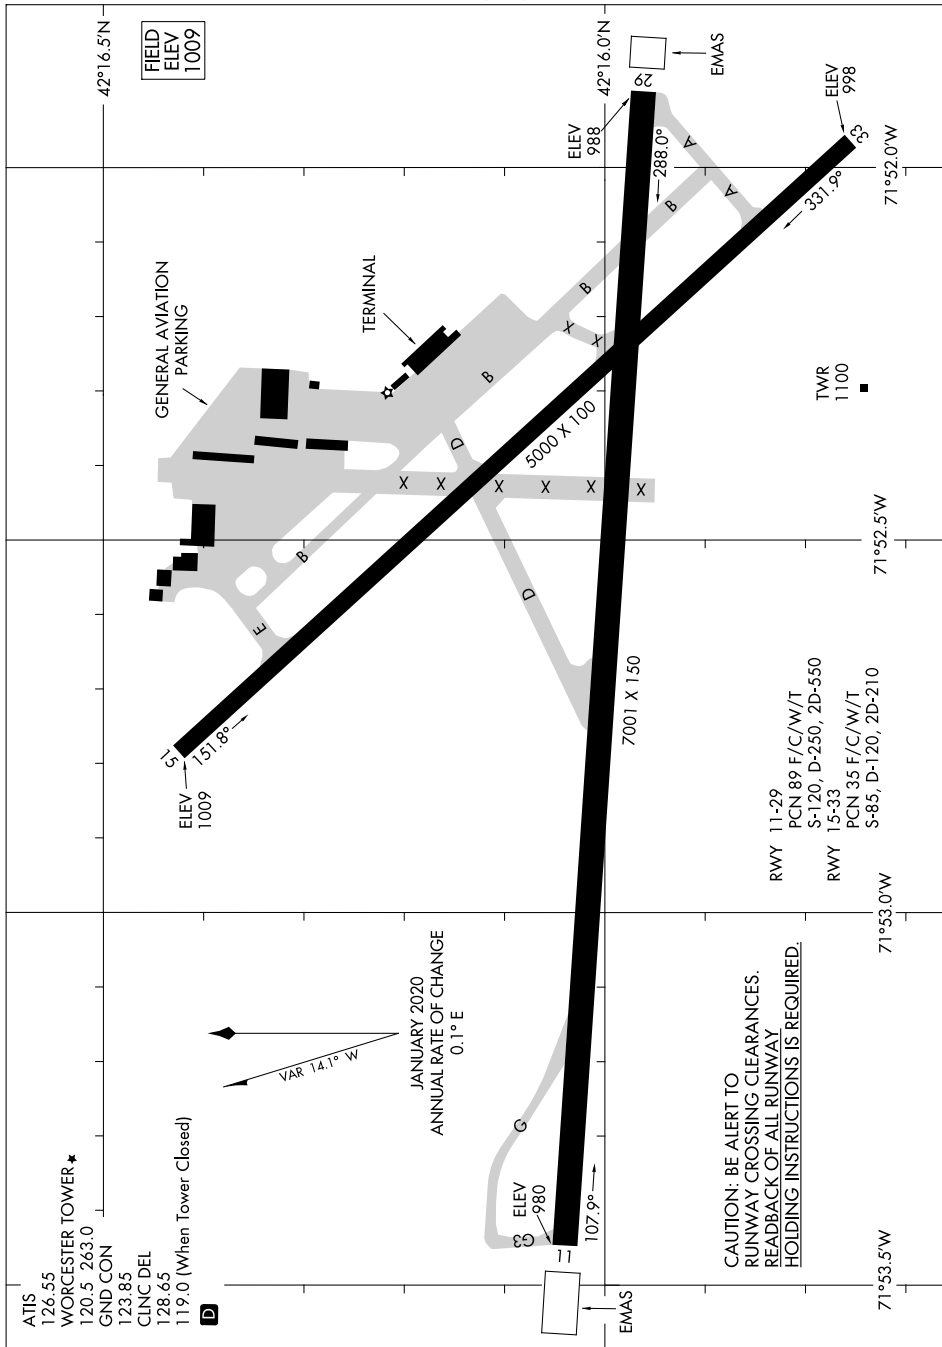

AIRPORT DIAGRAM

AL-652 (FAA)

WORCESTER RGNL (ORH)
WORCESTER, MASSACHUSETTS

NE-1, 23 JAN 2025 to 20 FEB 2025

NE-1, 23 JAN 2025 to 20 FEB 2025

AIRPORT DIAGRAM

WORCESTER, MASSACHUSETTS
WORCESTER RGNL (ORH)