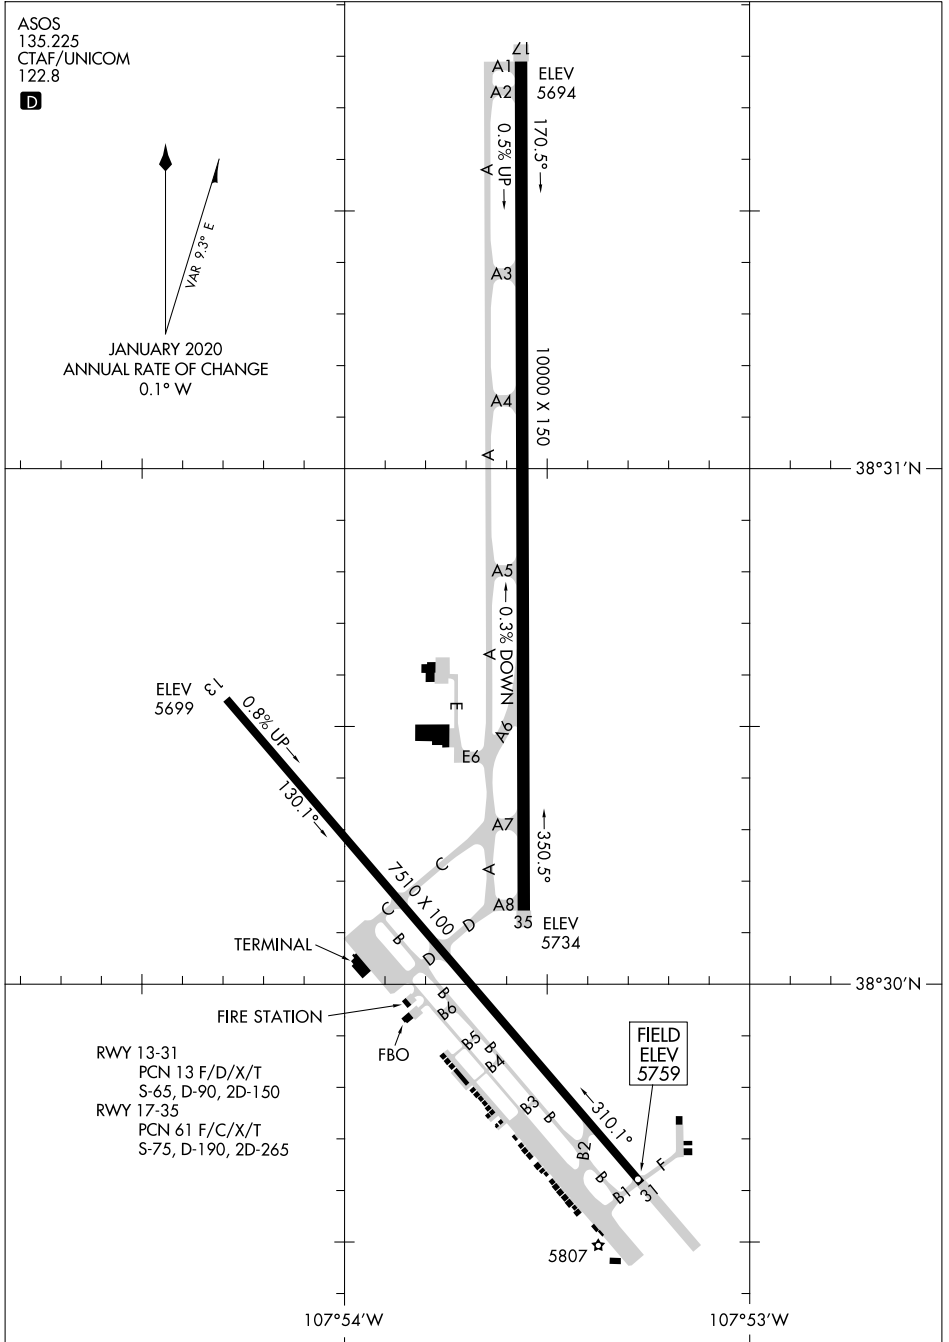

22195

AIRPORT DIAGRAM

AL-668 (FAA)

MONTROSE RGNL (MTJ)
MONTROSE, COLORADO

ASOS
135.225
CTAF/UNICOM
122.8

VAR 9.3° E
JANUARY 2020
ANNUAL RATE OF CHANGE
0.1° W

SW-1, 23 JAN 2025 to 20 FEB 2025

SW-1, 23 JAN 2025 to 20 FEB 2025

AIRPORT DIAGRAM
22195

MONTROSE, COLORADO
MONTROSE RGNL (MTJ)