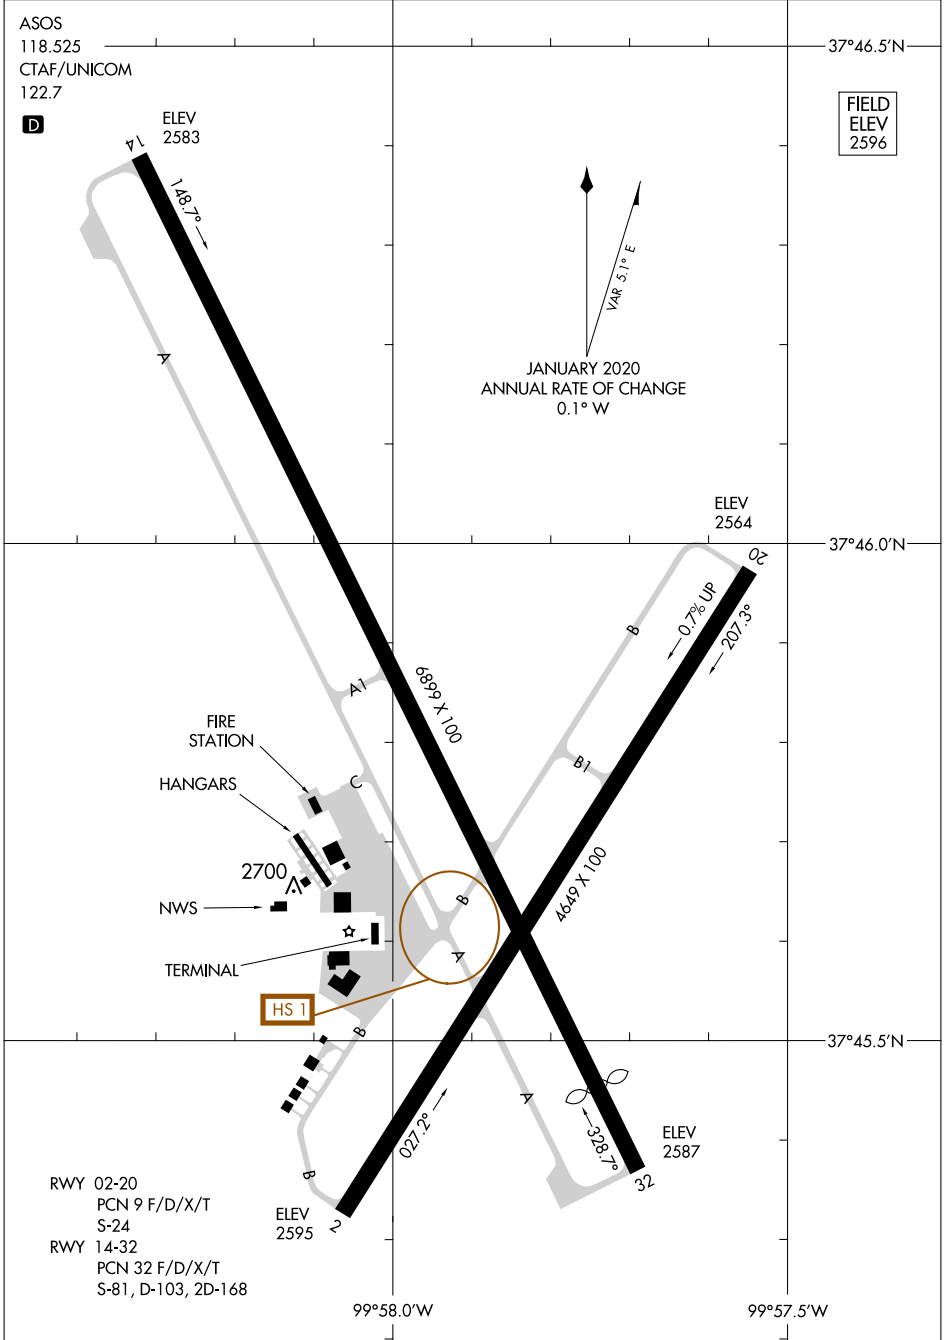

AIRPORT DIAGRAM

AL-676 (FAA)

DODGE CITY RGNL (DDC)
DODGE CITY, KANSAS

NC-2, 23 JAN 2025 to 20 FEB 2025

NC-2, 23 JAN 2025 to 20 FEB 2025

AIRPORT DIAGRAM

DODGE CITY, KANSAS
DODGE CITY RGNL (DDC)