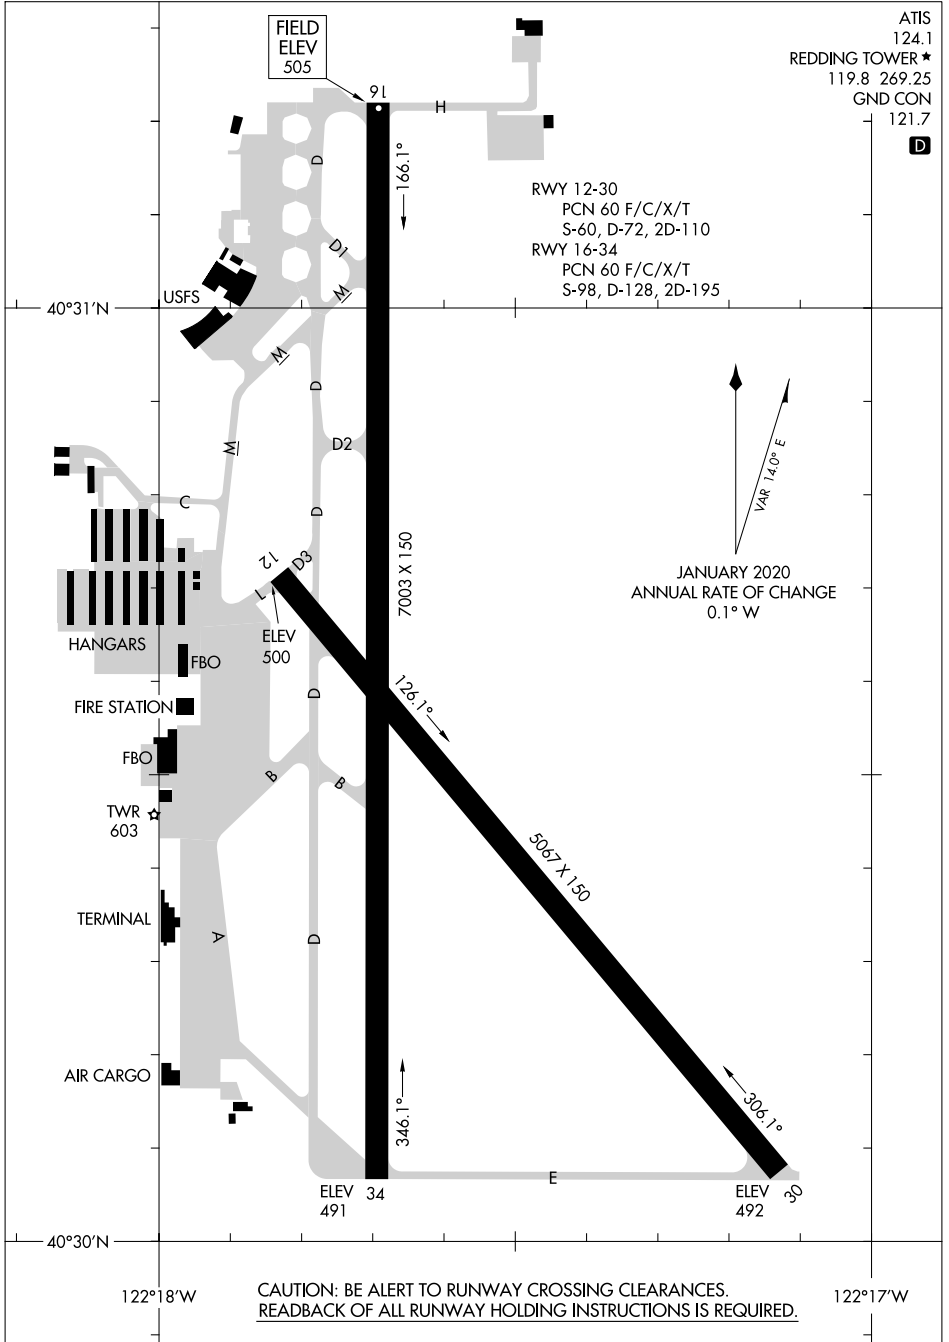

# AIRPORT DIAGRAM

AL-688 (FAA)

REDDING RGNL (R.DD)  
REDDING, CALIFORNIA

ATIS 124.1  
 REDDING TOWER ★ 119.8 269.25  
 GND CON 121.7  
D

CAUTION: BE ALERT TO RUNWAY CROSSING CLEARANCES.  
 READBACK OF ALL RUNWAY HOLDING INSTRUCTIONS IS REQUIRED.

SW-2, 23 JAN 2025 to 20 FEB 2025

SW-2, 23 JAN 2025 to 20 FEB 2025