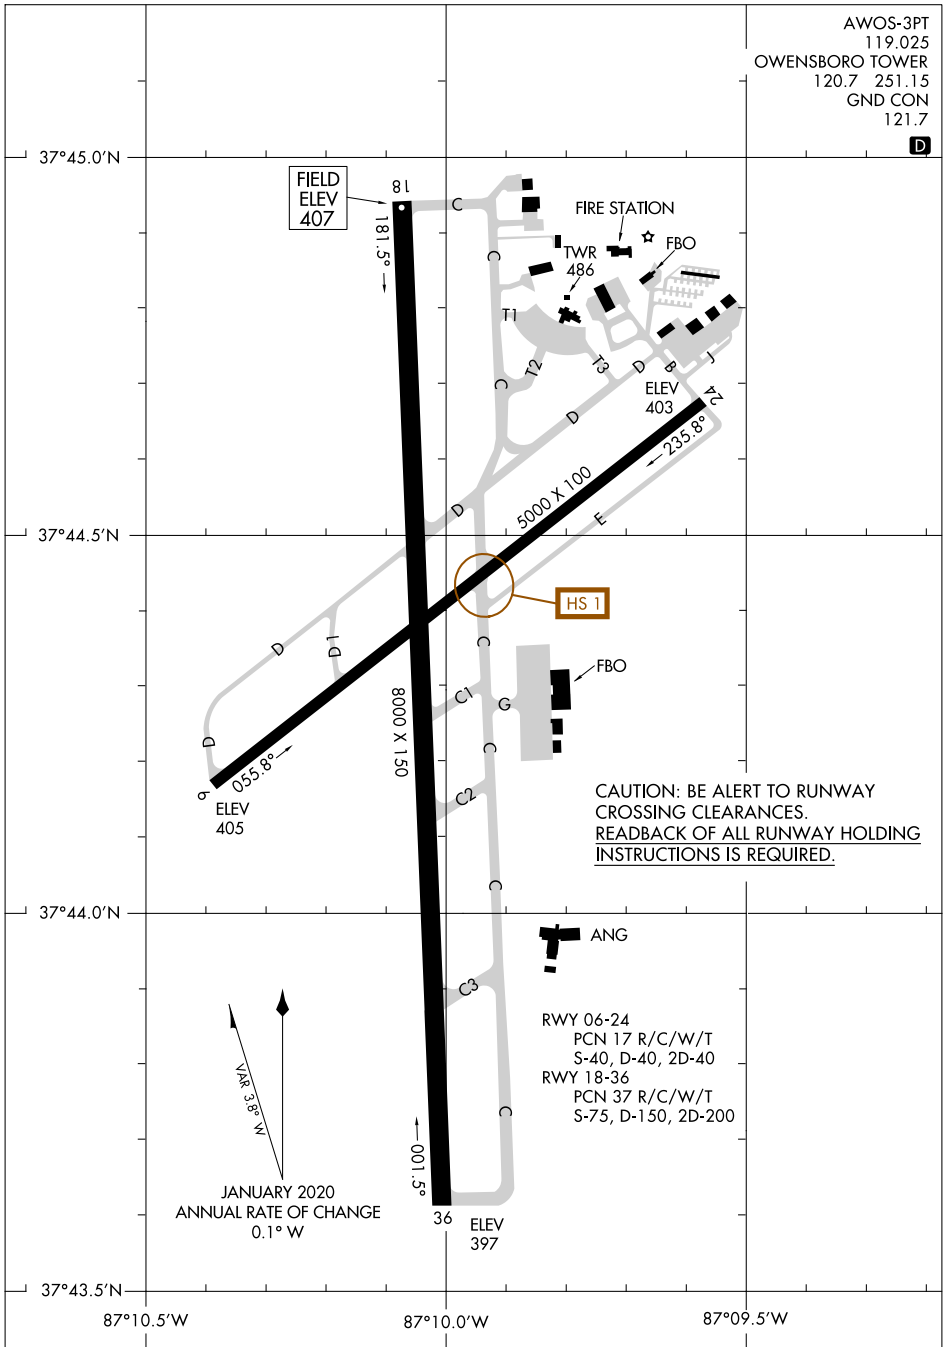

# AIRPORT DIAGRAM

OWENSBORO/DAVISS COUNTY RGNL (OWB)  
AL-707 (FAA) OWENSBORO, KENTUCKY

AWOS-3PT 119.025  
OWENSBORO TOWER 120.7 251.15  
GND CON 121.7

D

SE-1, 23 JAN 2025 to 20 FEB 2025

SE-1, 23 JAN 2025 to 20 FEB 2025

# AIRPORT DIAGRAM

OWENSBORO, KENTUCKY  
OWENSBORO/DAVISS COUNTY RGNL (OWB)