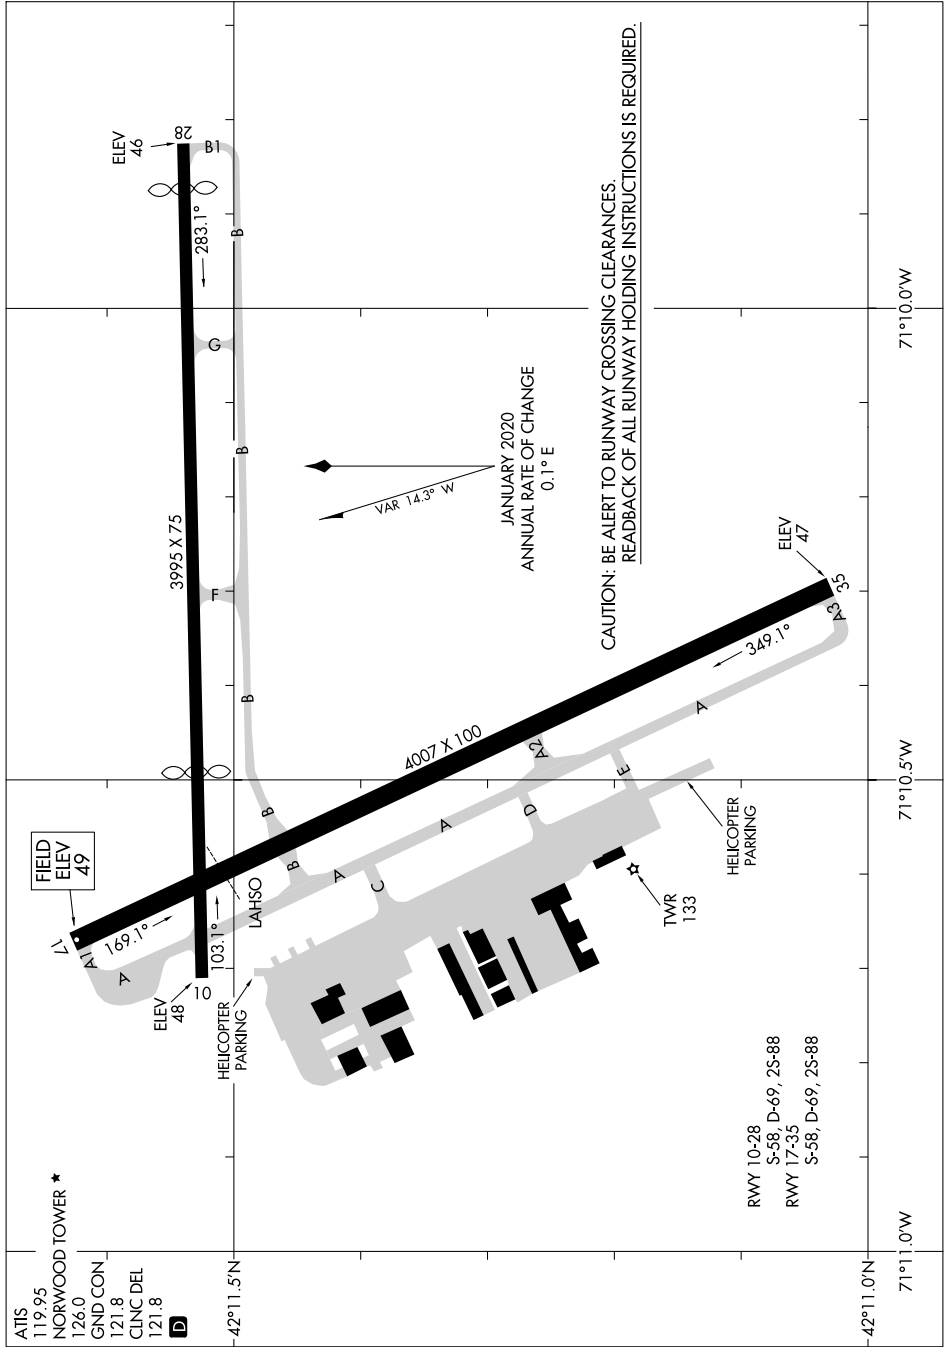

AIRPORT DIAGRAM

AL-725 (FAA)

NORWOOD MEML (OWD)
NORWOOD, MASSACHUSETTS

NE-1, 23 JAN 2025 to 20 FEB 2025

NE-1, 23 JAN 2025 to 20 FEB 2025

AIRPORT DIAGRAM

NORWOOD, MASSACHUSETTS
NORWOOD MEML (OWD)