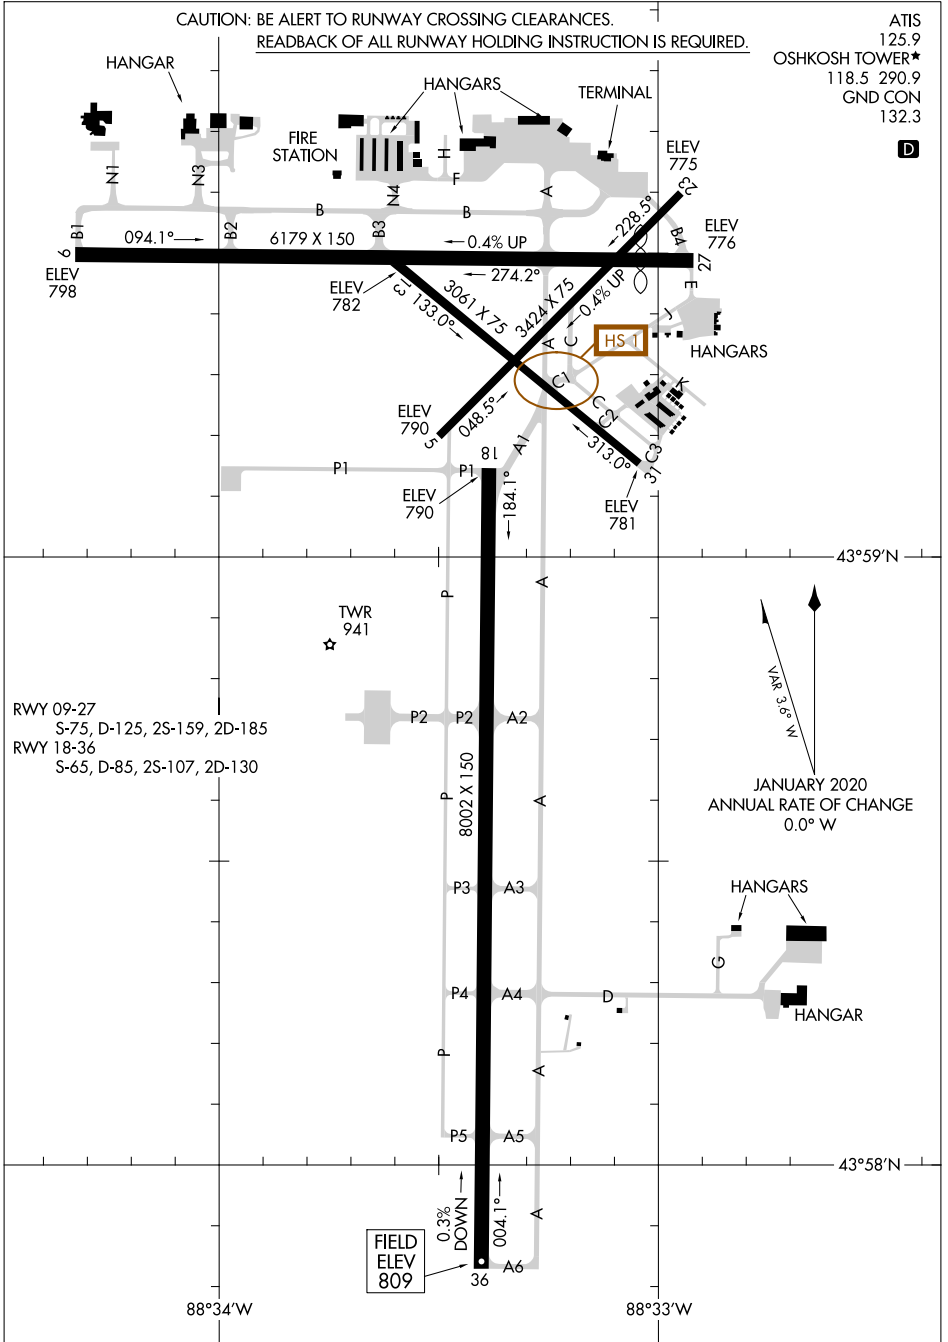

AIRPORT DIAGRAM

WITTMAN RGNL (OSH)
OSHKOSH, WISCONSIN

AL-730 (FAA)

CAUTION: BE ALERT TO RUNWAY CROSSING CLEARANCES.
READBACK OF ALL RUNWAY HOLDING INSTRUCTION IS REQUIRED.

ATIS 125.9
OSHKOSH TOWER* 118.5 290.9
GND CON 132.3

D

EC-3, 23 JAN 2025 to 20 FEB 2025

EC-3, 23 JAN 2025 to 20 FEB 2025